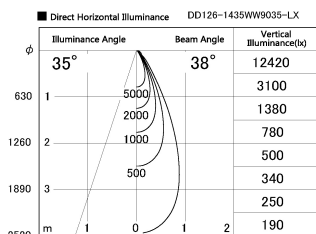

Item no. DD126-1435WW9035-LX

Series Name: Cledy versa L-G Antiglare
(DD126_AG-LX)

White Reflector

Installation	Recessed mount
Type	Cledy versa L-G Antiglare (DD126_AG-LX)
Fixture wattage	14W
Beam angle	38deg
Color Temp.	3500K
CRI	Ra>90
Luminous	1267 lm
Body	Die-castaluminumalloy
Body finish	N/A
Trim finish	White
Reflector finish	White
IP Rate	IP20
Light source	COB module
Input Voltage	AC220~240V
Dimming Type	Non-Dimmable
Certificate	CE,CCC
Cut Hole	100mm