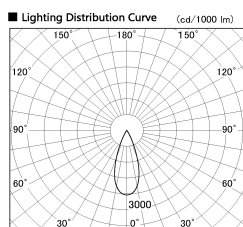

Item no. DD126-1435WW9035-LX

Series Name: Cledy versa L-G Antiglare
(DD126_AG-LX)

White Reflector

Installation	Recessed mount
Type	Cledy versa L-G Antiglare (DD126_AG-LX)
Fixture wattage	14W
Beam angle	38deg
Color Temp.	3500K
CRI	Ra>90
Luminous	1267 lm
Body	Die-castaluminumalloy
Body finish	N/A
Trim finish	White
Reflector finish	White
IP Rate	IP20
Light source	COB module
Input Voltage	AC220~240V
Dimming Type	Non-Dimmable
Certificate	CE,CCC
Cut Hole	100mm