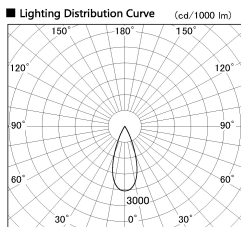

Item no. DD126-1435WW9035-LX

Series Name: Cledy versa L-G Antiglare
(DD126_AG-LX)

White Reflector

Installation	Recessed mount
Type	Cledy versa L-G Antiglare (DD126_AG-LX)
Fixture wattage	14W
Beam angle	38deg
Color Temp.	3500K
CRI	Ra>90
Luminous	1267 lm
Body	Die-castaluminumalloy
Body finish	N/A
Trim finish	White
Reflector finish	White
IP Rate	IP20
Light source	COB module
Input Voltage	AC220~240V
Dimming Type	Non-Dimmable
Certificate	CE,CCC
Cut Hole	100mm