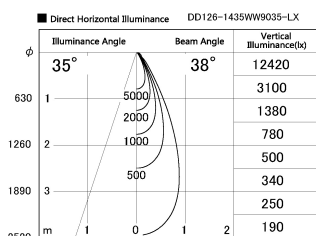

Item no. DD126-1435WW9035-LX

Series Name: Cledy versa L-G Antiglare
(DD126_AG-LX)

White Reflector

Installation	Recessed mount
Type	Cledy versa L-G Antiglare (DD126_AG-LX)
Fixture wattage	14W
Beam angle	38deg
Color Temp.	3500K
CRI	Ra>90
Luminous	1267 lm
Body	Die-castaluminumalloy
Body finish	N/A
Trim finish	White
Reflector finish	White
IP Rate	IP20
Light source	COB module
Input Voltage	AC220~240V
Dimming Type	Non-Dimmable
Certificate	CE,CCC
Cut Hole	100mm