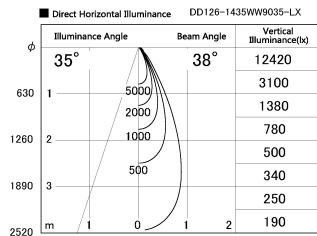

Item no. DD126-1435WW9035-LX

Series Name: Cledy versa L-G Antiglare
(DD126_AG-LX)

White Reflector

Installation	Recessed mount
Type	Cledy versa L-G Antiglare (DD126_AG-LX)
Fixture wattage	14W
Beam angle	38deg
Color Temp.	3500K
CRI	Ra>90
Luminous	1267 lm
Body	Die-castaluminumalloy
Body finish	N/A
Trim finish	White
Reflector finish	White
IP Rate	IP20
Light source	COB module
Input Voltage	AC220~240V
Dimming Type	Non-Dimmable
Certificate	CE,CCC
Cut Hole	100mm