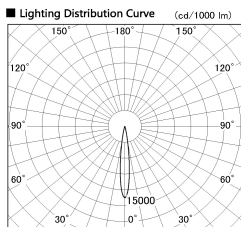

Item no. DD126-0815WW9035-LX

Series Name: Cledy versa L-G Antiglare
(DD126_AG-LX)

White Reflector

■ Direct Horizontal Illuminance DD126-0815WW9035-LX

φ	Illuminance Angle	Beam Angle	Vertical Illuminance (lx)
220	13°	14°	33690
1			8420
			3740
450			2110
2			1350
600			940
3			690
910			530

Installation	Recessed mount
Type	Cledy versa L-G Antiglare (DD126_AG-LX)
Fixture wattage	7.4W
Beam angle	14deg
Color Temp.	3500K
CRI	Ra>90
Luminous	620 lm
Body	Die-castaluminumalloy
Body finish	N/A
Trim finish	White
Reflector finish	White
IP Rate	IP20
Light source	COB module
Input Voltage	AC220~240V
Dimming Type	Non-Dimmable
Certificate	CE,CCC
Cut Hole	100mm