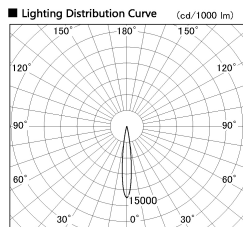

Item no. DD126-0815WW9035-LX

Series Name: Cledy versa L-G Antiglare
(DD126_AG-LX)

White Reflector

■ Direct Horizontal Illuminance DD126-0815WW9035-LX

Illuminance Angle	Beam Angle	Vertical Illuminance (lx)
13°	14°	33690
		8420
		3740
		2110
		1350
		940
		690
		530

Installation	Recessed mount
Type	Cledy versa L-G Antiglare (DD126_AG-LX)
Fixture wattage	7.4W
Beam angle	14deg
Color Temp.	3500K
CRI	Ra>90
Luminous	620 lm
Body	Die-castaluminumalloy
Body finish	N/A
Trim finish	White
Reflector finish	White
IP Rate	IP20
Light source	COB module
Input Voltage	AC220~240V
Dimming Type	Non-Dimmable
Certificate	CE,CCC
Cut Hole	100mm