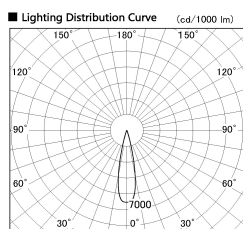

Item no. DD126-0825WW9035-LX

Series Name: Cledy versa L-G Antiglare
(DD126_AG-LX)

White Reflector

Installation	Recessed mount
Type	Cledy versa L-G Antiglare (DD126_AG-LX)
Fixture wattage	7.4W
Beam angle	22deg
Color Temp.	3500K
CRI	Ra>90
Luminous	674 lm
Body	Die-castaluminumalloy
Body finish	N/A
Trim finish	White
Reflector finish	White
IP Rate	IP20
Light source	COB module
Input Voltage	AC220~240V
Dimming Type	Non-Dimmable
Certificate	CE,CCC
Cut Hole	100mm