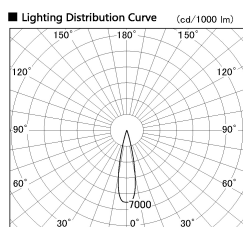

Item no. DD126-0825WW9035-LX

Series Name: Cledy versa L-G Antiglare
(DD126_AG-LX)

White Reflector

Installation	Recessed mount
Type	Cledy versa L-G Antiglare (DD126_AG-LX)
Fixture wattage	7.4W
Beam angle	22deg
Color Temp.	3500K
CRI	Ra>90
Luminous	674 lm
Body	Die-cast aluminum alloy
Body finish	N/A
Trim finish	White
Reflector finish	White
IP Rate	IP20
Light source	COB module
Input Voltage	AC220~240V
Dimming Type	Non-Dimmable
Certificate	CE,CCC
Cut Hole	100mm