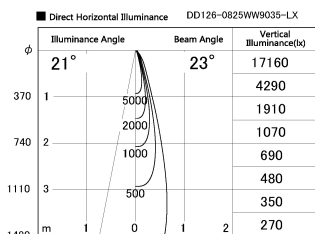

Item no. DD126-0825WW9035-LX

Series Name: Cledy versa L-G Antiglare
(DD126_AG-LX)

White Reflector

Installation	Recessed mount
Type	Cledy versa L-G Antiglare (DD126_AG-LX)
Fixture wattage	7.4W
Beam angle	22deg
Color Temp.	3500K
CRI	Ra>90
Luminous	674 lm
Body	Die-castaluminumalloy
Body finish	N/A
Trim finish	White
Reflector finish	White
IP Rate	IP20
Light source	COB module
Input Voltage	AC220~240V
Dimming Type	Non-Dimmable
Certificate	CE,CCC
Cut Hole	100mm