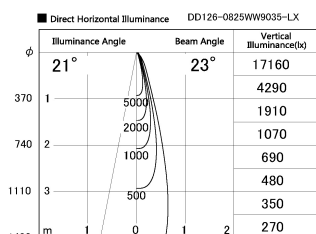

Item no. DD126-0825WW9035-LX

Series Name: Cledy versa L-G Antiglare
(DD126_AG-LX)

White Reflector

Installation	Recessed mount
Type	Cledy versa L-G Antiglare (DD126_AG-LX)
Fixture wattage	7.4W
Beam angle	22deg
Color Temp.	3500K
CRI	Ra>90
Luminous	674 lm
Body	Die-cast aluminum alloy
Body finish	N/A
Trim finish	White
Reflector finish	White
IP Rate	IP20
Light source	COB module
Input Voltage	AC220~240V
Dimming Type	Non-Dimmable
Certificate	CE,CCC
Cut Hole	100mm