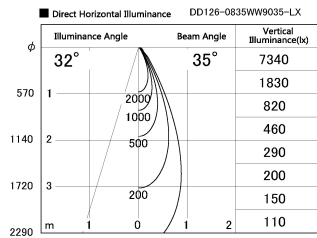

Item no. DD126-0835WW9035-LX

Series Name: Cledy versa L-G Antiglare
(DD126_AG-LX)

White Reflector

Installation	Recessed mount
Type	Cledy versa L-G Antiglare (DD126_AG-LX)
Fixture wattage	7.4W
Beam angle	34deg
Color Temp.	3500K
CRI	Ra>90
Luminous	647 lm
Body	Die-castaluminumalloy
Body finish	N/A
Trim finish	White
Reflector finish	White
IP Rate	IP20
Light source	COB module
Input Voltage	AC220~240V
Dimming Type	Non-Dimmable
Certificate	CE,CCC
Cut Hole	100mm