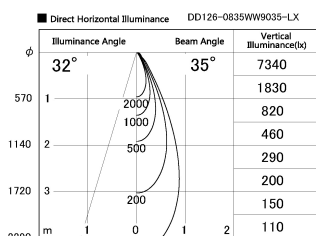

Item no. DD126-0835WW9035-LX

Series Name: Cledy versa L-G Antiglare  
(DD126\_AG-LX)

White Reflector

Installation	Recessed mount
Type	Cledy versa L-G Antiglare (DD126_AG-LX)
Fixture wattage	7.4W
Beam angle	34deg
Color Temp.	3500K
CRI	Ra>90
Luminous	647 lm
Body	Die-castaluminumalloy
Body finish	N/A
Trim finish	White
Reflector finish	White
IP Rate	IP20
Light source	COB module
Input Voltage	AC220~240V
Dimming Type	Non-Dimmable
Certificate	CE,CCC
Cut Hole	100mm