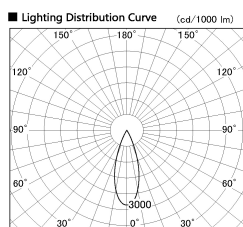

Item no. DD126-0835WW9035-LX

Series Name: Cledy versa L-G Antiglare  
(DD126\_AG-LX)

White Reflector

Installation	Recessed mount
Type	Cledy versa L-G Antiglare (DD126_AG-LX)
Fixture wattage	7.4W
Beam angle	34deg
Color Temp.	3500K
CRI	Ra>90
Luminous	647 lm
Body	Die-castaluminumalloy
Body finish	N/A
Trim finish	White
Reflector finish	White
IP Rate	IP20
Light source	COB module
Input Voltage	AC220~240V
Dimming Type	Non-Dimmable
Certificate	CE,CCC
Cut Hole	100mm