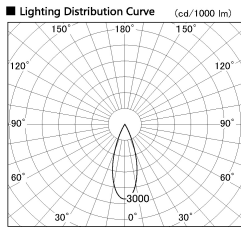

Item no. DD126-0835WW9035-LX

Series Name: Cledy versa L-G Antiglare
(DD126_AG-LX)

White Reflector

Installation	Recessed mount
Type	Cledy versa L-G Antiglare (DD126_AG-LX)
Fixture wattage	7.4W
Beam angle	34deg
Color Temp.	3500K
CRI	Ra>90
Luminous	647 lm
Body	Die-castaluminumalloy
Body finish	N/A
Trim finish	White
Reflector finish	White
IP Rate	IP20
Light source	COB module
Input Voltage	AC220~240V
Dimming Type	Non-Dimmable
Certificate	CE,CCC
Cut Hole	100mm