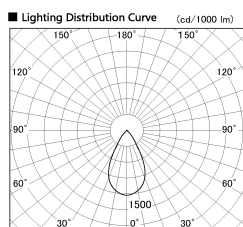

Item no. DD126-0855WW9035-LX

Series Name: Cledy versa L-G Antiglare
(DD126_AG-LX)

White Reflector

Installation	Recessed mount
Type	Cledy versa L-G Antiglare (DD126_AG-LX)
Fixture wattage	7.4W
Beam angle	48deg
Color Temp.	3500K
CRI	Ra>90
Luminous	607 lm
Body	Die-castaluminumalloy
Body finish	N/A
Trim finish	White
Reflector finish	White
IP Rate	IP20
Light source	COB module
Input Voltage	AC220~240V
Dimming Type	Non-Dimmable
Certificate	CE,CCC
Cut Hole	100mm