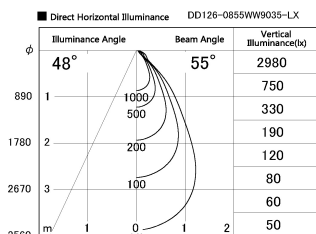

Item no. DD126-0855WW9035-LX

Series Name: Cledy versa L-G Antiglare
(DD126_AG-LX)

White Reflector

Installation	Recessed mount
Type	Cledy versa L-G Antiglare (DD126_AG-LX)
Fixture wattage	7.4W
Beam angle	48deg
Color Temp.	3500K
CRI	Ra>90
Luminous	607 lm
Body	Die-castaluminumalloy
Body finish	N/A
Trim finish	White
Reflector finish	White
IP Rate	IP20
Light source	COB module
Input Voltage	AC220~240V
Dimming Type	Non-Dimmable
Certificate	CE,CCC
Cut Hole	100mm