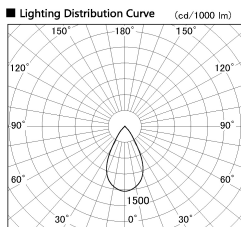

Item no. DD126-0855WW9035-LX

Series Name: Cledy versa L-G Antiglare
(DD126_AG-LX)

White Reflector

Installation	Recessed mount
Type	Cledy versa L-G Antiglare (DD126_AG-LX)
Fixture wattage	7.4W
Beam angle	48deg
Color Temp.	3500K
CRI	Ra>90
Luminous	607 lm
Body	Die-cast aluminum alloy
Body finish	N/A
Trim finish	White
Reflector finish	White
IP Rate	IP20
Light source	COB module
Input Voltage	AC220~240V
Dimming Type	Non-Dimmable
Certificate	CE,CCC
Cut Hole	100mm