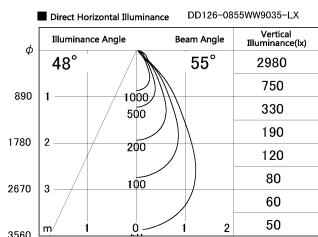

Item no. DD126-0855WW9035-LX

Series Name: Cledy versa L-G Antiglare  
(DD126\_AG-LX)

White Reflector

Installation	Recessed mount
Type	Cledy versa L-G Antiglare (DD126_AG-LX)
Fixture wattage	7.4W
Beam angle	48deg
Color Temp.	3500K
CRI	Ra>90
Luminous	607 lm
Body	Die-castaluminumalloy
Body finish	N/A
Trim finish	White
Reflector finish	White
IP Rate	IP20
Light source	COB module
Input Voltage	AC220~240V
Dimming Type	Non-Dimmable
Certificate	CE,CCC
Cut Hole	100mm