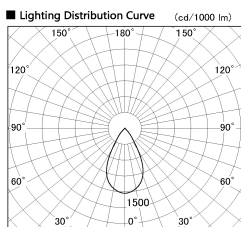

Item no. DD126-0855WW9035-LX

Series Name: Cledy versa L-G Antiglare  
(DD126\_AG-LX)

White Reflector

Installation	Recessed mount
Type	Cledy versa L-G Antiglare (DD126_AG-LX)
Fixture wattage	7.4W
Beam angle	48deg
Color Temp.	3500K
CRI	Ra>90
Luminous	607 lm
Body	Die-castaluminumalloy
Body finish	N/A
Trim finish	White
Reflector finish	White
IP Rate	IP20
Light source	COB module
Input Voltage	AC220~240V
Dimming Type	Non-Dimmable
Certificate	CE,CCC
Cut Hole	100mm