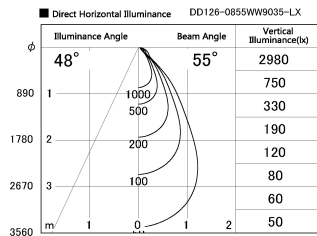

Item no. DD126-0855WW9035-LX

Series Name: Cledy versa L-G Antiglare
(DD126_AG-LX)

White Reflector

Installation	Recessed mount
Type	Cledy versa L-G Antiglare (DD126_AG-LX)
Fixture wattage	7.4W
Beam angle	48deg
Color Temp.	3500K
CRI	Ra>90
Luminous	607 lm
Body	Die-cast aluminum alloy
Body finish	N/A
Trim finish	White
Reflector finish	White
IP Rate	IP20
Light source	COB module
Input Voltage	AC220~240V
Dimming Type	Non-Dimmable
Certificate	CE,CCC
Cut Hole	100mm