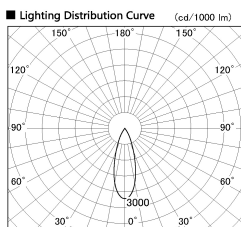

Item no. DD126-4035WW9040-LX

Series Name: Cledy versa L-G Antiglare  
(DD126\_AG-LX)

White Reflector

Installation	Recessed mount
Type	Cledy versa L-G Antiglare (DD126_AG-LX)
Fixture wattage	38.5W
Beam angle	32deg
Color Temp.	4000K
CRI	Ra>90
Luminous	3620 lm
Body	Die-cast aluminum alloy
Body finish	N/A
Trim finish	White
Reflector finish	White
IP Rate	IP20
Light source	COB module
Input Voltage	AC220~240V
Dimming Type	Non-Dimmable
Certificate	CE,CCC
Cut Hole	150mm