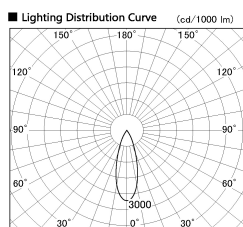

Item no. DD126-4035WW9040-LX

Series Name: Cledy versa L-G Antiglare  
(DD126\_AG-LX)

White Reflector

■ Direct Horizontal Illuminance DD126-4035WW9040-LX

| φ    | Illuminance Angle | Beam Angle | Vertical Illuminance (lx) |
|------|-------------------|------------|---------------------------|
| 530  | 30°               | 32°        | 38650                     |
| 1070 |                   |            | 9660                      |
| 1600 |                   |            | 4290                      |
| 2140 |                   |            | 2420                      |
|      |                   |            | 1550                      |
|      |                   |            | 1070                      |
|      |                   |            | 790                       |
|      |                   |            | 600                       |

|                  |  |
|------------------|--|
| Installation     | Recessed mount                             |
| Type             | Cledy versa L-G Antiglare<br>(DD126_AG-LX) |
| Fixture wattage  | 38.5W                                      |
| Beam angle       | 32deg                                      |
| Color Temp.      | 4000K                                      |
| CRI              | Ra>90                                      |
| Luminous         | 3620 lm                                    |
| Body             | Die-cast aluminum alloy                    |
| Body finish      | N/A  |
| Trim finish      | White                                      |
| Reflector finish | White                                      |
| IP Rate          | IP20                                       |
| Light source     | COB module                                 |
| Input Voltage    | AC220~240V                                 |
| Dimming Type     | Non-Dimmable                               |
| Certificate      | CE,CCC                                     |
| Cut Hole         | 150mm                                      |