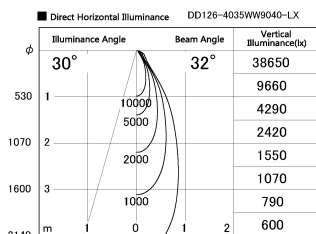

Item no. DD126-4035WW9040-LX

Series Name: Cledy versa L-G Antiglare  
(DD126\_AG-LX)

White Reflector

Installation	Recessed mount
Type	Cledy versa L-G Antiglare (DD126_AG-LX)
Fixture wattage	38.5W
Beam angle	32deg
Color Temp.	4000K
CRI	Ra>90
Luminous	3620 lm
Body	Die-cast aluminum alloy
Body finish	N/A
Trim finish	White
Reflector finish	White
IP Rate	IP20
Light source	COB module
Input Voltage	AC220~240V
Dimming Type	Non-Dimmable
Certificate	CE,CCC
Cut Hole	150mm