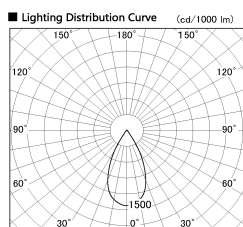

Item no. DD126-4055WW9040-LX

Series Name: Cledy versa L-G Antiglare
(DD126_AG-LX)

White Reflector

Installation	Recessed mount
Type	Cledy versa L-G Antiglare (DD126_AG-LX)
Fixture wattage	38.5W
Beam angle	51deg
Color Temp.	4000K
CRI	Ra>90
Luminous	3157 lm
Body	Die-cast aluminum alloy
Body finish	N/A
Trim finish	White
Reflector finish	White
IP Rate	IP20
Light source	COB module
Input Voltage	AC220~240V
Dimming Type	Non-Dimmable
Certificate	CE,CCC
Cut Hole	150mm