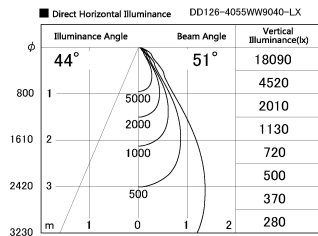

Item no. DD126-4055WW9040-LX

Series Name: Cledy versa L-G Antiglare
(DD126_AG-LX)

White Reflector

Installation	Recessed mount
Type	Cledy versa L-G Antiglare (DD126_AG-LX)
Fixture wattage	38.5W
Beam angle	51deg
Color Temp.	4000K
CRI	Ra>90
Luminous	3157 lm
Body	Die-castaluminumalloy
Body finish	N/A
Trim finish	White
Reflector finish	White
IP Rate	IP20
Light source	COB module
Input Voltage	AC220~240V
Dimming Type	Non-Dimmable
Certificate	CE,CCC
Cut Hole	150mm