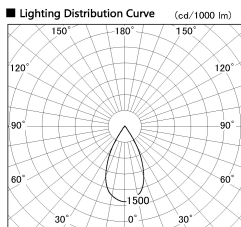

Item no. DD126-4055WW9040-LX

Series Name: Cledy versa L-G Antiglare
(DD126_AG-LX)

White Reflector

Installation	Recessed mount
Type	Cledy versa L-G Antiglare (DD126_AG-LX)
Fixture wattage	38.5W
Beam angle	51deg
Color Temp.	4000K
CRI	Ra>90
Luminous	3157 lm
Body	Die-castaluminumalloy
Body finish	N/A
Trim finish	White
Reflector finish	White
IP Rate	IP20
Light source	COB module
Input Voltage	AC220~240V
Dimming Type	Non-Dimmable
Certificate	CE,CCC
Cut Hole	150mm