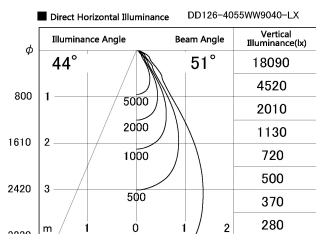

Item no. DD126-4055WW9040-LX

Series Name: Cledy versa L-G Antiglare
(DD126_AG-LX)

White Reflector

Installation	Recessed mount
Type	Cledy versa L-G Antiglare (DD126_AG-LX)
Fixture wattage	38.5W
Beam angle	51deg
Color Temp.	4000K
CRI	Ra>90
Luminous	3157 lm
Body	Die-cast aluminum alloy
Body finish	N/A
Trim finish	White
Reflector finish	White
IP Rate	IP20
Light source	COB module
Input Voltage	AC220~240V
Dimming Type	Non-Dimmable
Certificate	CE,CCC
Cut Hole	150mm