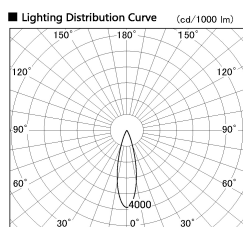

Item no. DD126-3725WW9040-LX

Series Name: Cledy versa L-G Antiglare
(DD126_AG-LX)

White Reflector

■ Direct Horizontal Illuminance DD126-3725WW9040-LX

φ	Illuminance Angle	Beam Angle	Vertical Illuminance (lx)
440	25°	27°	54550
880			13640
1330			6060
1770			3410
			2180
			1520
			1110
			850

Installation	Recessed mount
Type	Cledy versa L-G Antiglare (DD126_AG-LX)
Fixture wattage	35.5W
Beam angle	27deg
Color Temp.	4000K
CRI	Ra>90
Luminous	3490 lm
Body	Die-castaluminumalloy
Body finish	N/A
Trim finish	White
Reflector finish	White
IP Rate	IP20
Light source	COB module
Input Voltage	AC220~240V
Dimming Type	Non-Dimmable
Certificate	CE,CCC
Cut Hole	150mm