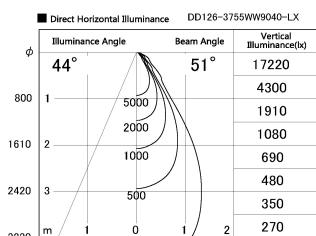

Item no. DD126-3755WW9040-LX

Series Name: Cledy versa L-G Antiglare
(DD126_AG-LX)

White Reflector

Installation	Recessed mount
Type	Cledy versa L-G Antiglare (DD126_AG-LX)
Fixture wattage	35.5W
Beam angle	51deg
Color Temp.	4000K
CRI	Ra>90
Luminous	3004 lm
Body	Die-cast aluminum alloy
Body finish	N/A
Trim finish	White
Reflector finish	White
IP Rate	IP20
Light source	COB module
Input Voltage	AC220~240V
Dimming Type	Non-Dimmable
Certificate	CE,CCC
Cut Hole	150mm