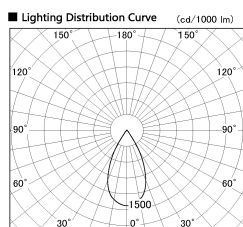

Item no. DD126-3755WW9040-LX

Series Name: Cledy versa L-G Antiglare
(DD126_AG-LX)

White Reflector

Installation	Recessed mount
Type	Cledy versa L-G Antiglare (DD126_AG-LX)
Fixture wattage	35.5W
Beam angle	51deg
Color Temp.	4000K
CRI	Ra>90
Luminous	3004 lm
Body	Die-cast aluminum alloy
Body finish	N/A
Trim finish	White
Reflector finish	White
IP Rate	IP20
Light source	COB module
Input Voltage	AC220~240V
Dimming Type	Non-Dimmable
Certificate	CE,CCC
Cut Hole	150mm