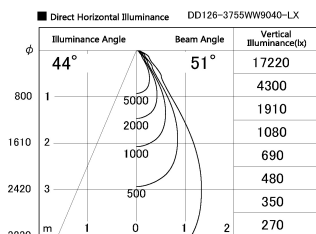

Item no. DD126-3755WW9040-LX

Series Name: Cledy versa L-G Antiglare
(DD126_AG-LX)

White Reflector

Installation	Recessed mount
Type	Cledy versa L-G Antiglare (DD126_AG-LX)
Fixture wattage	35.5W
Beam angle	51deg
Color Temp.	4000K
CRI	Ra>90
Luminous	3004 lm
Body	Die-cast aluminum alloy
Body finish	N/A
Trim finish	White
Reflector finish	White
IP Rate	IP20
Light source	COB module
Input Voltage	AC220~240V
Dimming Type	Non-Dimmable
Certificate	CE,CCC
Cut Hole	150mm