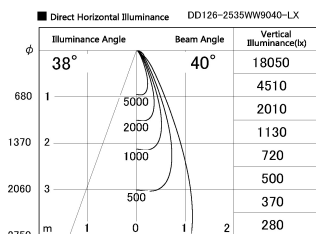

Item no. DD126-2535WW9040-LX

Series Name: Cledy versa L-G Antiglare
(DD126_AG-LX)

White Reflector

Installation	Recessed mount
Type	Cledy versa L-G Antiglare (DD126_AG-LX)
Fixture wattage	24W
Beam angle	38deg
Color Temp.	4000K
CRI	Ra>90
Luminous	2070 lm
Body	Die-castaluminumalloy
Body finish	N/A
Trim finish	White
Reflector finish	White
IP Rate	IP20
Light source	COB module
Input Voltage	AC220~240V
Dimming Type	Non-Dimmable
Certificate	CE,CCC
Cut Hole	125mm