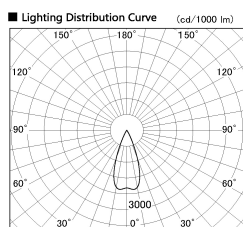

Item no. DD126-2535WW9040-LX

Series Name: Cledy versa L-G Antiglare
(DD126_AG-LX)

White Reflector

Installation	Recessed mount
Type	Cledy versa L-G Antiglare (DD126_AG-LX)
Fixture wattage	24W
Beam angle	38deg
Color Temp.	4000K
CRI	Ra>90
Luminous	2070 lm
Body	Die-castaluminumalloy
Body finish	N/A
Trim finish	White
Reflector finish	White
IP Rate	IP20
Light source	COB module
Input Voltage	AC220~240V
Dimming Type	Non-Dimmable
Certificate	CE,CCC
Cut Hole	125mm