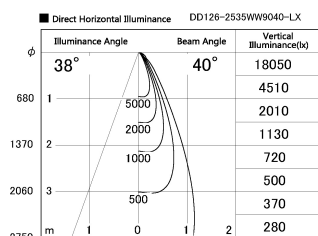

Item no. DD126-2535WW9040-LX

Series Name: Cledy versa L-G Antiglare
(DD126_AG-LX)

White Reflector

Installation	Recessed mount
Type	Cledy versa L-G Antiglare (DD126_AG-LX)
Fixture wattage	24W
Beam angle	38deg
Color Temp.	4000K
CRI	Ra>90
Luminous	2070 lm
Body	Die-castaluminumalloy
Body finish	N/A
Trim finish	White
Reflector finish	White
IP Rate	IP20
Light source	COB module
Input Voltage	AC220~240V
Dimming Type	Non-Dimmable
Certificate	CE,CCC
Cut Hole	125mm