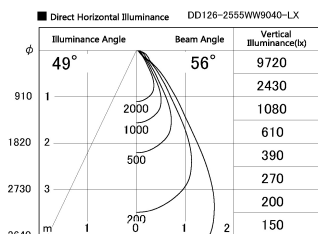

Item no. DD126-2555WW9040-LX

Series Name: Cledy versa L-G Antiglare  
(DD126\_AG-LX)

White Reflector

Installation	Recessed mount
Type	Cledy versa L-G Antiglare (DD126_AG-LX)
Fixture wattage	24W
Beam angle	55deg
Color Temp.	4000K
CRI	Ra>90
Luminous	1930 lm
Body	Die-cast aluminum alloy
Body finish	N/A
Trim finish	White
Reflector finish	White
IP Rate	IP20
Light source	COB module
Input Voltage	AC220~240V
Dimming Type	Non-Dimmable
Certificate	CE,CCC
Cut Hole	125mm