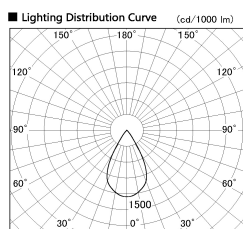

Item no. DD126-2555WW9040-LX

Series Name: Cledy versa L-G Antiglare  
(DD126\_AG-LX)

White Reflector

Installation	Recessed mount
Type	Cledy versa L-G Antiglare (DD126_AG-LX)
Fixture wattage	24W
Beam angle	55deg
Color Temp.	4000K
CRI	Ra>90
Luminous	1930 lm
Body	Die-cast aluminum alloy
Body finish	N/A
Trim finish	White
Reflector finish	White
IP Rate	IP20
Light source	COB module
Input Voltage	AC220~240V
Dimming Type	Non-Dimmable
Certificate	CE,CCC
Cut Hole	125mm