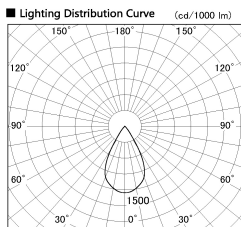

Item no. DD126-2555WW9040-LX

Series Name: Cledy versa L-G Antiglare
(DD126_AG-LX)

White Reflector

Installation	Recessed mount
Type	Cledy versa L-G Antiglare (DD126_AG-LX)
Fixture wattage	24W
Beam angle	55deg
Color Temp.	4000K
CRI	Ra>90
Luminous	1930 lm
Body	Die-castaluminumalloy
Body finish	N/A
Trim finish	White
Reflector finish	White
IP Rate	IP20
Light source	COB module
Input Voltage	AC220~240V
Dimming Type	Non-Dimmable
Certificate	CE,CCC
Cut Hole	125mm