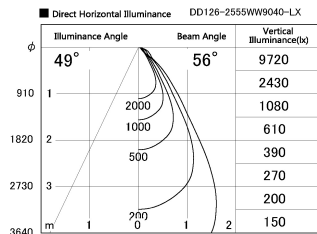

Item no. DD126-2555WW9040-LX

Series Name: Cledy versa L-G Antiglare
(DD126_AG-LX)

White Reflector

Installation	Recessed mount
Type	Cledy versa L-G Antiglare (DD126_AG-LX)
Fixture wattage	24W
Beam angle	55deg
Color Temp.	4000K
CRI	Ra>90
Luminous	1930 lm
Body	Die-castaluminumalloy
Body finish	N/A
Trim finish	White
Reflector finish	White
IP Rate	IP20
Light source	COB module
Input Voltage	AC220~240V
Dimming Type	Non-Dimmable
Certificate	CE,CCC
Cut Hole	125mm