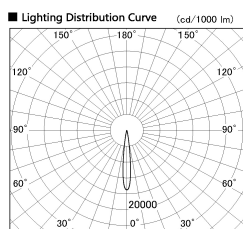

Item no. DD126-2015WW9040-LX

Series Name: Cledy versa L-G Antiglare
(DD126_AG-LX)

White Reflector

| | |
|------------------|--|
| Installation | Recessed mount |
| Type | Cledy versa L-G Antiglare (DD126_AG-LX) |
| Fixture wattage | 18.6W |
| Beam angle | 14deg |
| Color Temp. | 4000K |
| CRI | Ra>90 |
| Luminous | 1491 lm |
| Body | Die-castaluminumalloy |
| Body finish | N/A |
| Trim finish | White |
| Reflector finish | White |
| IP Rate | IP20 |
| Light source | COB module |
| Input Voltage | AC220~240V |
| Dimming Type | Non-Dimmable |
| Certificate | CE,CCC |
| Cut Hole | 125mm |

■ Direct Horizontal Illuminance DD126-2015WW9040-LX

| φ | Illuminance Angle | Beam Angle | Vertical Illuminance (lx) |
|-----|-------------------|------------|---------------------------|
| 210 | 12° | 13° | 90010 |
| 1 | | | 22500 |
| 420 | | | 10000 |
| 2 | | | 5630 |
| 630 | | | 3600 |
| 3 | | | 2500 |
| 840 | | | 1840 |
| m | 1 | 2 | 1410 |