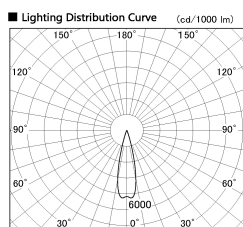

Item no. DD126-2025WW9040-LX

Series Name: Cledy versa L-G Antiglare
(DD126_AG-LX)

White Reflector

■ Direct Horizontal Illuminance DD126-2025WW9040-LX

φ	Illuminance Angle	Beam Angle	Vertical Illuminance (lx)
440	25°	26°	31730
880			7930
1330			3530
1770			1980
			1270
			880
			650
			500

Installation	Recessed mount
Type	Cledy versa L-G Antiglare (DD126_AG-LX)
Fixture wattage	18.6W
Beam angle	25deg
Color Temp.	4000K
CRI	Ra>90
Luminous	1580 lm
Body	Die-castaluminumalloy
Body finish	N/A
Trim finish	White
Reflector finish	White
IP Rate	IP20
Light source	COB module
Input Voltage	AC220~240V
Dimming Type	Non-Dimmable
Certificate	CE,CCC
Cut Hole	125mm