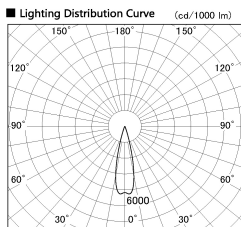

Item no. DD126-2025WW9040-LX

Series Name: Cledy versa L-G Antiglare
(DD126_AG-LX)

White Reflector

Installation	Recessed mount
Type	Cledy versa L-G Antiglare (DD126_AG-LX)
Fixture wattage	18.6W
Beam angle	25deg
Color Temp.	4000K
CRI	Ra>90
Luminous	1580 lm
Body	Die-castaluminumalloy
Body finish	N/A
Trim finish	White
Reflector finish	White
IP Rate	IP20
Light source	COB module
Input Voltage	AC220~240V
Dimming Type	Non-Dimmable
Certificate	CE,CCC
Cut Hole	125mm