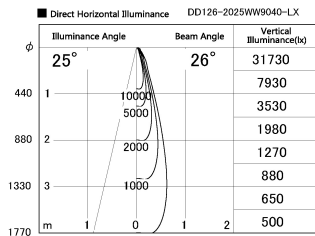

Item no. DD126-2025WW9040-LX

Series Name: Cledy versa L-G Antiglare
(DD126_AG-LX)

White Reflector

Installation	Recessed mount
Type	Cledy versa L-G Antiglare (DD126_AG-LX)
Fixture wattage	18.6W
Beam angle	25deg
Color Temp.	4000K
CRI	Ra>90
Luminous	1580 lm
Body	Die-castaluminumalloy
Body finish	N/A
Trim finish	White
Reflector finish	White
IP Rate	IP20
Light source	COB module
Input Voltage	AC220~240V
Dimming Type	Non-Dimmable
Certificate	CE,CCC
Cut Hole	125mm