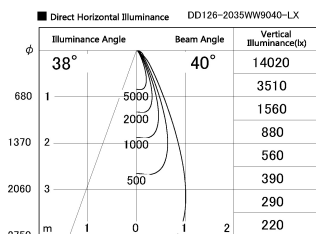

Item no. DD126-2035WW9040-LX

Series Name: Cledy versa L-G Antiglare  
(DD126\_AG-LX)

White Reflector

Installation	Recessed mount
Type	Cledy versa L-G Antiglare (DD126_AG-LX)
Fixture wattage	18.6W
Beam angle	38deg
Color Temp.	4000K
CRI	Ra>90
Luminous	1608 lm
Body	Die-castaluminumalloy
Body finish	N/A
Trim finish	White
Reflector finish	White
IP Rate	IP20
Light source	COB module
Input Voltage	AC220~240V
Dimming Type	Non-Dimmable
Certificate	CE,CCC
Cut Hole	125mm