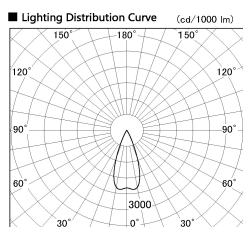

Item no. DD126-2035WW9040-LX

Series Name: Cledy versa L-G Antiglare  
(DD126\_AG-LX)

White Reflector

Installation	Recessed mount
Type	Cledy versa L-G Antiglare (DD126_AG-LX)
Fixture wattage	18.6W
Beam angle	38deg
Color Temp.	4000K
CRI	Ra>90
Luminous	1608 lm
Body	Die-castaluminumalloy
Body finish	N/A
Trim finish	White
Reflector finish	White
IP Rate	IP20
Light source	COB module
Input Voltage	AC220~240V
Dimming Type	Non-Dimmable
Certificate	CE,CCC
Cut Hole	125mm