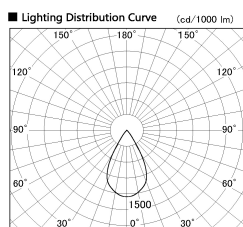

Item no. DD126-2055WW9040-LX

Series Name: Cledy versa L-G Antiglare  
(DD126\_AG-LX)

White Reflector

Installation	Recessed mount
Type	Cledy versa L-G Antiglare (DD126_AG-LX)
Fixture wattage	18.6W
Beam angle	55deg
Color Temp.	4000K
CRI	Ra>90
Luminous	1499 lm
Body	Die-castaluminumalloy
Body finish	N/A
Trim finish	White
Reflector finish	White
IP Rate	IP20
Light source	COB module
Input Voltage	AC220~240V
Dimming Type	Non-Dimmable
Certificate	CE,CCC
Cut Hole	125mm