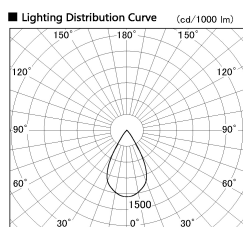

Item no. DD126-2055WW9040-LX

Series Name: Cledy versa L-G Antiglare
(DD126_AG-LX)

White Reflector

Installation	Recessed mount
Type	Cledy versa L-G Antiglare (DD126_AG-LX)
Fixture wattage	18.6W
Beam angle	55deg
Color Temp.	4000K
CRI	Ra>90
Luminous	1499 lm
Body	Die-castaluminumalloy
Body finish	N/A
Trim finish	White
Reflector finish	White
IP Rate	IP20
Light source	COB module
Input Voltage	AC220~240V
Dimming Type	Non-Dimmable
Certificate	CE,CCC
Cut Hole	125mm

■ Direct Horizontal Illuminance DD126-2055WW9040-LX

φ	Illuminance Angle	Beam Angle	Vertical Illuminance (lx)
910	49°	56°	7550
1820			1890
2730			840
3640			470
			300
			210
			150
			120