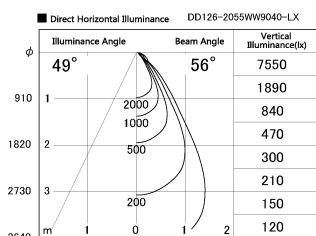

Item no. DD126-2055WW9040-LX

Series Name: Cledy versa L-G Antiglare  
(DD126\_AG-LX)

White Reflector

Installation	Recessed mount
Type	Cledy versa L-G Antiglare (DD126_AG-LX)
Fixture wattage	18.6W
Beam angle	55deg
Color Temp.	4000K
CRI	Ra>90
Luminous	1499 lm
Body	Die-castaluminumalloy
Body finish	N/A
Trim finish	White
Reflector finish	White
IP Rate	IP20
Light source	COB module
Input Voltage	AC220~240V
Dimming Type	Non-Dimmable
Certificate	CE,CCC
Cut Hole	125mm