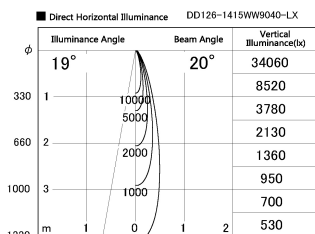

Item no. DD126-1415WW9040-LX

Series Name: Cledy versa L-G Antiglare
(DD126_AG-LX)

White Reflector

Installation	Recessed mount
Type	Cledy versa L-G Antiglare (DD126_AG-LX)
Fixture wattage	14W
Beam angle	19deg
Color Temp.	4000K
CRI	Ra>90
Luminous	1220 lm
Body	Die-castaluminumalloy
Body finish	N/A
Trim finish	White
Reflector finish	White
IP Rate	IP20
Light source	COB module
Input Voltage	AC220~240V
Dimming Type	Non-Dimmable
Certificate	CE,CCC
Cut Hole	100mm