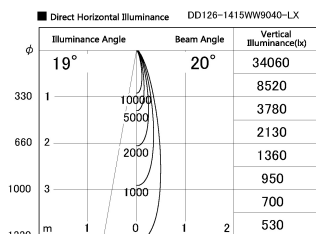

Item no. DD126-1415WW9040-LX

Series Name: Cledy versa L-G Antiglare
(DD126_AG-LX)

White Reflector

Installation	Recessed mount
Type	Cledy versa L-G Antiglare (DD126_AG-LX)
Fixture wattage	14W
Beam angle	19deg
Color Temp.	4000K
CRI	Ra>90
Luminous	1220 lm
Body	Die-castaluminumalloy
Body finish	N/A
Trim finish	White
Reflector finish	White
IP Rate	IP20
Light source	COB module
Input Voltage	AC220~240V
Dimming Type	Non-Dimmable
Certificate	CE,CCC
Cut Hole	100mm