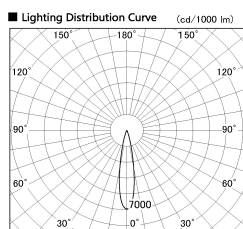

Item no. DD126-1415WW9040-LX

Series Name: Cledy versa L-G Antiglare
(DD126_AG-LX)

White Reflector

Installation	Recessed mount
Type	Cledy versa L-G Antiglare (DD126_AG-LX)
Fixture wattage	14W
Beam angle	19deg
Color Temp.	4000K
CRI	Ra>90
Luminous	1220 lm
Body	Die-castaluminumalloy
Body finish	N/A
Trim finish	White
Reflector finish	White
IP Rate	IP20
Light source	COB module
Input Voltage	AC220~240V
Dimming Type	Non-Dimmable
Certificate	CE,CCC
Cut Hole	100mm