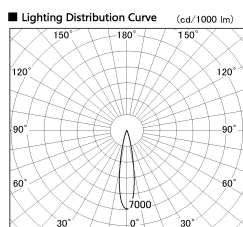

Item no. DD126-1415WW9040-LX

Series Name: Cledy versa L-G Antiglare
(DD126_AG-LX)

White Reflector

Installation	Recessed mount
Type	Cledy versa L-G Antiglare (DD126_AG-LX)
Fixture wattage	14W
Beam angle	19deg
Color Temp.	4000K
CRI	Ra>90
Luminous	1220 lm
Body	Die-castaluminumalloy
Body finish	N/A
Trim finish	White
Reflector finish	White
IP Rate	IP20
Light source	COB module
Input Voltage	AC220~240V
Dimming Type	Non-Dimmable
Certificate	CE,CCC
Cut Hole	100mm