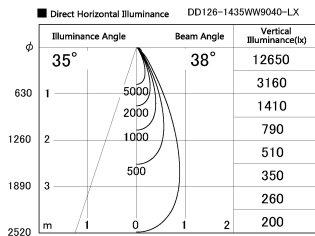

Item no. DD126-1435WW9040-LX

Series Name: Cledy versa L-G Antiglare
(DD126_AG-LX)

White Reflector

Installation	Recessed mount
Type	Cledy versa L-G Antiglare (DD126_AG-LX)
Fixture wattage	14W
Beam angle	38deg
Color Temp.	4000K
CRI	Ra>90
Luminous	1291 lm
Body	Die-castaluminumalloy
Body finish	N/A
Trim finish	White
Reflector finish	White
IP Rate	IP20
Light source	COB module
Input Voltage	AC220~240V
Dimming Type	Non-Dimmable
Certificate	CE,CCC
Cut Hole	100mm