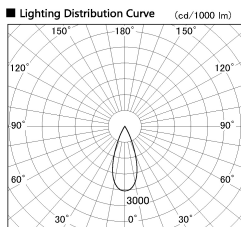

Item no. DD126-1435WW9040-LX

Series Name: Cledy versa L-G Antiglare
(DD126_AG-LX)

White Reflector

Installation	Recessed mount
Type	Cledy versa L-G Antiglare (DD126_AG-LX)
Fixture wattage	14W
Beam angle	38deg
Color Temp.	4000K
CRI	Ra>90
Luminous	1291 lm
Body	Die-castaluminumalloy
Body finish	N/A
Trim finish	White
Reflector finish	White
IP Rate	IP20
Light source	COB module
Input Voltage	AC220~240V
Dimming Type	Non-Dimmable
Certificate	CE,CCC
Cut Hole	100mm