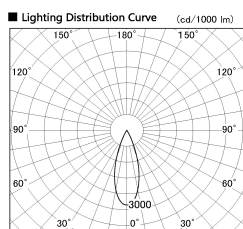

Item no. DD126-0835WW9040-LX

Series Name: Cledy versa L-G Antiglare
(DD126_AG-LX)

White Reflector

Installation	Recessed mount
Type	Cledy versa L-G Antiglare (DD126_AG-LX)
Fixture wattage	7.4W
Beam angle	34deg
Color Temp.	4000K
CRI	Ra>90
Luminous	659 lm
Body	Die-cast aluminum alloy
Body finish	N/A
Trim finish	White
Reflector finish	White
IP Rate	IP20
Light source	COB module
Input Voltage	AC220~240V
Dimming Type	Non-Dimmable
Certificate	CE,CCC
Cut Hole	100mm