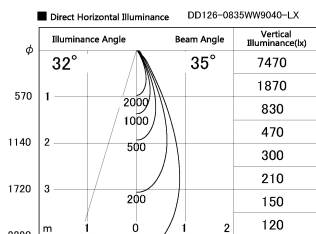

Item no. DD126-0835WW9040-LX

Series Name: Cledy versa L-G Antiglare
(DD126_AG-LX)

White Reflector

Installation	Recessed mount
Type	Cledy versa L-G Antiglare (DD126_AG-LX)
Fixture wattage	7.4W
Beam angle	34deg
Color Temp.	4000K
CRI	Ra>90
Luminous	659 lm
Body	Die-cast aluminum alloy
Body finish	N/A
Trim finish	White
Reflector finish	White
IP Rate	IP20
Light source	COB module
Input Voltage	AC220~240V
Dimming Type	Non-Dimmable
Certificate	CE,CCC
Cut Hole	100mm