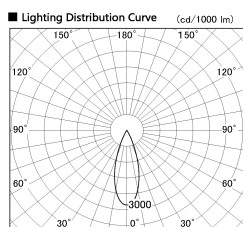

Item no. DD126-0835WW9040-LX

Series Name: Cledy versa L-G Antiglare
(DD126_AG-LX)

White Reflector

Installation	Recessed mount
Type	Cledy versa L-G Antiglare (DD126_AG-LX)
Fixture wattage	7.4W
Beam angle	34deg
Color Temp.	4000K
CRI	Ra>90
Luminous	659 lm
Body	Die-cast aluminum alloy
Body finish	N/A
Trim finish	White
Reflector finish	White
IP Rate	IP20
Light source	COB module
Input Voltage	AC220~240V
Dimming Type	Non-Dimmable
Certificate	CE,CCC
Cut Hole	100mm