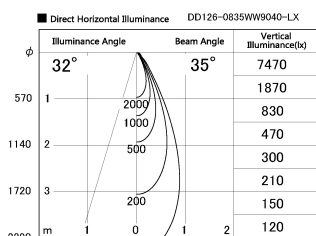

Item no. DD126-0835WW9040-LX

Series Name: Cledy versa L-G Antiglare
(DD126_AG-LX)

White Reflector

Installation	Recessed mount
Type	Cledy versa L-G Antiglare (DD126_AG-LX)
Fixture wattage	7.4W
Beam angle	34deg
Color Temp.	4000K
CRI	Ra>90
Luminous	659 lm
Body	Die-cast aluminum alloy
Body finish	N/A
Trim finish	White
Reflector finish	White
IP Rate	IP20
Light source	COB module
Input Voltage	AC220~240V
Dimming Type	Non-Dimmable
Certificate	CE,CCC
Cut Hole	100mm