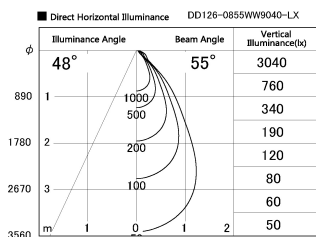

Item no. DD126-0855WW9040-LX

Series Name: Cledy versa L-G Antiglare
(DD126_AG-LX)

White Reflector

Installation	Recessed mount
Type	Cledy versa L-G Antiglare (DD126_AG-LX)
Fixture wattage	7.4W
Beam angle	48deg
Color Temp.	4000K
CRI	Ra>90
Luminous	619 lm
Body	Die-castaluminumalloy
Body finish	N/A
Trim finish	White
Reflector finish	White
IP Rate	IP20
Light source	COB module
Input Voltage	AC220~240V
Dimming Type	Non-Dimmable
Certificate	CE,CCC
Cut Hole	100mm