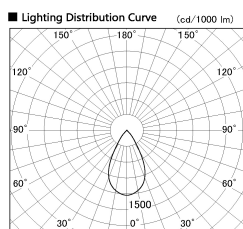

Item no. DD126-0855WW9040-LX

Series Name: Cledy versa L-G Antiglare
(DD126_AG-LX)

White Reflector

Installation	Recessed mount
Type	Cledy versa L-G Antiglare (DD126_AG-LX)
Fixture wattage	7.4W
Beam angle	48deg
Color Temp.	4000K
CRI	Ra>90
Luminous	619 lm
Body	Die-castaluminumalloy
Body finish	N/A
Trim finish	White
Reflector finish	White
IP Rate	IP20
Light source	COB module
Input Voltage	AC220~240V
Dimming Type	Non-Dimmable
Certificate	CE,CCC
Cut Hole	100mm