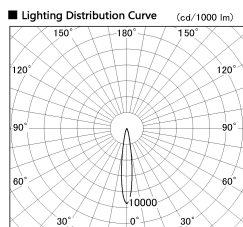

Item no. DD126-4015WB9027-LX

Series Name: Cledy versa L-G Antiglare
(DD126_AG-LX)

Installation	Recessed mount
Type	Cledy versa L-G Antiglare (DD126_AG-LX)
Fixture wattage	38.5W
Beam angle	15deg
Color Temp.	2700K
CRI	Ra>90
Luminous	3041 lm
Body	Die-castaluminumalloy
Body finish	N/A
Trim finish	Black
Reflector finish	White
IP Rate	IP20
Light source	COB module
Input Voltage	AC220~240V
Dimming Type	Non-Dimmable
Certificate	CE,CCC
Cut Hole	150mm

■ Direct Horizontal Illuminance DD126-4015WB9027-LX

Illuminance Angle	Beam Angle	Vertical Illuminance (lx)
14°	15°	116060
1	5000	29020
2	20000	12900
3	10000	7250
4	5000	4640
5		3220
6		2370
7		1810