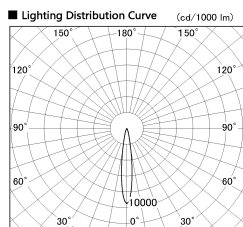

Item no. DD126-4015WB9027-LX

Series Name: Cledy versa L-G Antiglare  
(DD126\_AG-LX)

Installation	Recessed mount
Type	Cledy versa L-G Antiglare (DD126_AG-LX)
Fixture wattage	38.5W
Beam angle	15deg
Color Temp.	2700K
CRI	Ra>90
Luminous	3041 lm
Body	Die-castaluminumalloy
Body finish	N/A
Trim finish	Black
Reflector finish	White
IP Rate	IP20
Light source	COB module
Input Voltage	AC220~240V
Dimming Type	Non-Dimmable
Certificate	CE,CCC
Cut Hole	150mm

■ Direct Horizontal Illuminance DD126-4015WB9027-LX

Illuminance Angle	Beam Angle	Vertical Illuminance(lx)
14°	15°	116060
1	5000	29020
2	20000	12900
3	10000	7250
4	5000	4640
5		3220
6		2370
7		1810