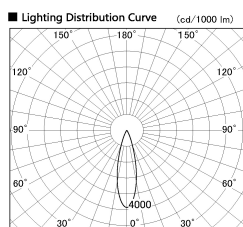

Item no. DD126-4025WB9027-LX

Series Name: Cledy versa L-G Antiglare
(DD126_AG-LX)

Installation	Recessed mount
Type	Cledy versa L-G Antiglare (DD126_AG-LX)
Fixture wattage	38.5W
Beam angle	27deg
Color Temp.	2700K
CRI	Ra>90
Luminous	3322 lm
Body	Die-castaluminumalloy
Body finish	N/A
Trim finish	Black
Reflector finish	White
IP Rate	IP20
Light source	COB module
Input Voltage	AC220~240V
Dimming Type	Non-Dimmable
Certificate	CE,CCC
Cut Hole	150mm

■ Direct Horizontal Illuminance DD126-4025WB9027-LX

Illuminance Angle	Beam Angle	Vertical Illuminance (lx)
25°	27°	51920
440		12980
1		5770
800		3250
2		2080
1330		1440
3		1060
1770		810