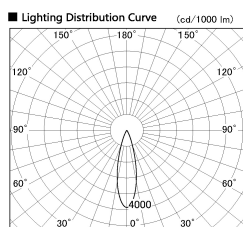

Item no. DD126-4025WB9027-LX

Series Name: Cledy versa L-G Antiglare
(DD126_AG-LX)

Installation	Recessed mount
Type	Cledy versa L-G Antiglare (DD126_AG-LX)
Fixture wattage	38.5W
Beam angle	27deg
Color Temp.	2700K
CRI	Ra>90
Luminous	3322 lm
Body	Die-castaluminumalloy
Body finish	N/A
Trim finish	Black
Reflector finish	White
IP Rate	IP20
Light source	COB module
Input Voltage	AC220~240V
Dimming Type	Non-Dimmable
Certificate	CE,CCC
Cut Hole	150mm

■ Direct Horizontal Illuminance DD126-4025WB9027-LX

φ	Illuminance Angle	Beam Angle	Vertical Illuminance (lx)	
440	25°	27°	51920	
1			12980	
800			5770	
2			3250	
1330			2080	
3			1440	
1770			1060	
m	1	1	2	810