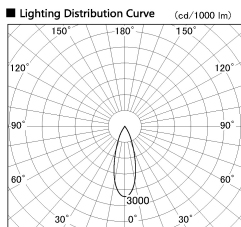

Item no. DD126-4035WB9027-LX

Series Name: Cledy versa L-G Antiglare
(DD126_AG-LX)

Installation	Recessed mount
Type	Cledy versa L-G Antiglare (DD126_AG-LX)
Fixture wattage	38.5W
Beam angle	32deg
Color Temp.	2700K
CRI	Ra>90
Luminous	3278 lm
Body	Die-castaluminumalloy
Body finish	N/A
Trim finish	Black
Reflector finish	White
IP Rate	IP20
Light source	COB module
Input Voltage	AC220~240V
Dimming Type	Non-Dimmable
Certificate	CE,CCC
Cut Hole	150mm