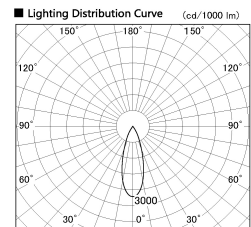

Item no. DD126-4035WB9027-LX

Series Name: Cledy versa L-G Antiglare  
(DD126\_AG-LX)

Installation	Recessed mount
Type	Cledy versa L-G Antiglare (DD126_AG-LX)
Fixture wattage	38.5W
Beam angle	32deg
Color Temp.	2700K
CRI	Ra>90
Luminous	3278 lm
Body	Die-castaluminumalloy
Body finish	N/A
Trim finish	Black
Reflector finish	White
IP Rate	IP20
Light source	COB module
Input Voltage	AC220~240V
Dimming Type	Non-Dimmable
Certificate	CE,CCC
Cut Hole	150mm