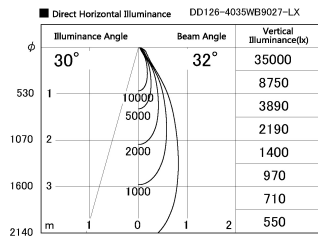

Item no. DD126-4035WB9027-LX

Series Name: Cledy versa L-G Antiglare  
(DD126\_AG-LX)

Installation	Recessed mount
Type	Cledy versa L-G Antiglare (DD126_AG-LX)
Fixture wattage	38.5W
Beam angle	32deg
Color Temp.	2700K
CRI	Ra>90
Luminous	3278 lm
Body	Die-castaluminumalloy
Body finish	N/A
Trim finish	Black
Reflector finish	White
IP Rate	IP20
Light source	COB module
Input Voltage	AC220~240V
Dimming Type	Non-Dimmable
Certificate	CE,CCC
Cut Hole	150mm