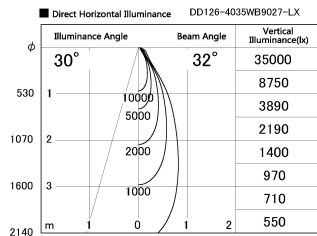

Item no. DD126-4035WB9027-LX

Series Name: Cledy versa L-G Antiglare
(DD126_AG-LX)

Installation	Recessed mount
Type	Cledy versa L-G Antiglare (DD126_AG-LX)
Fixture wattage	38.5W
Beam angle	32deg
Color Temp.	2700K
CRI	Ra>90
Luminous	3278 lm
Body	Die-castaluminumalloy
Body finish	N/A
Trim finish	Black
Reflector finish	White
IP Rate	IP20
Light source	COB module
Input Voltage	AC220~240V
Dimming Type	Non-Dimmable
Certificate	CE,CCC
Cut Hole	150mm