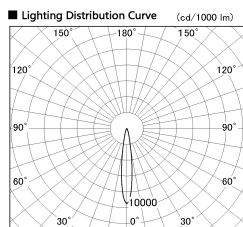

Item no. DD126-3715WB9027-LX

Series Name: Cledy versa L-G Antiglare  
(DD126\_AG-LX)

Installation	Recessed mount
Type	Cledy versa L-G Antiglare (DD126_AG-LX)
Fixture wattage	35.5W
Beam angle	15deg
Color Temp.	2700K
CRI	Ra>90
Luminous	2905 lm
Body	Die-castaluminumalloy
Body finish	N/A
Trim finish	Black
Reflector finish	White
IP Rate	IP20
Light source	COB module
Input Voltage	AC220~240V
Dimming Type	Non-Dimmable
Certificate	CE,CCC
Cut Hole	150mm

■ Direct Horizontal Illuminance DD126-3715WB9027-LX

φ	Illuminance Angle	Beam Angle	Vertical Illuminance(lx)	
14°	15°		110870	
240	5000		27720	
1	20000		12320	
490	10000		6930	
2	5000		4430	
730			3080	
3			2260	
980			1730	
m	1	2 0 0	1	2