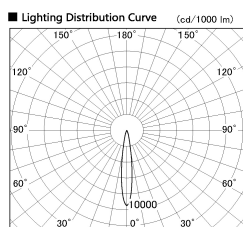

Item no. DD126-3715WB9027-LX

Series Name: Cledy versa L-G Antiglare  
(DD126\_AG-LX)

Installation	Recessed mount
Type	Cledy versa L-G Antiglare (DD126_AG-LX)
Fixture wattage	35.5W
Beam angle	15deg
Color Temp.	2700K
CRI	Ra>90
Luminous	2905 lm
Body	Die-castaluminumalloy
Body finish	N/A
Trim finish	Black
Reflector finish	White
IP Rate	IP20
Light source	COB module
Input Voltage	AC220~240V
Dimming Type	Non-Dimmable
Certificate	CE,CCC
Cut Hole	150mm

■ Direct Horizontal Illuminance DD126-3715WB9027-LX

φ	Illuminance Angle	Beam Angle	Vertical Illuminance(lx)	
14°	15°		110870	
240	5000		27720	
1	20000		12320	
490	10000		6930	
2	5000		4430	
730			3080	
3			2260	
980			1730	
m	1	2 0 0	1	2