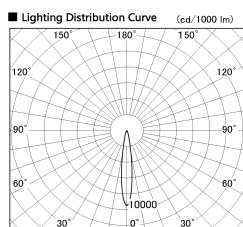

Item no. DD126-3715WB9027-LX

Series Name: Cledy versa L-G Antiglare
(DD126_AG-LX)

Installation	Recessed mount
Type	Cledy versa L-G Antiglare (DD126_AG-LX)
Fixture wattage	35.5W
Beam angle	15deg
Color Temp.	2700K
CRI	Ra>90
Luminous	2905 lm
Body	Die-castaluminumalloy
Body finish	N/A
Trim finish	Black
Reflector finish	White
IP Rate	IP20
Light source	COB module
Input Voltage	AC220~240V
Dimming Type	Non-Dimmable
Certificate	CE,CCC
Cut Hole	150mm

■ Direct Horizontal Illuminance DD126-3715WB9027-LX

Illuminance Angle	Beam Angle	Vertical Illuminance(ft)
14°	15°	110870
1	5000	27720
240	20000	12320
490	10000	6930
730	5000	4430
980	3080	3080
m	2260	2260
1	1730	1730
2		