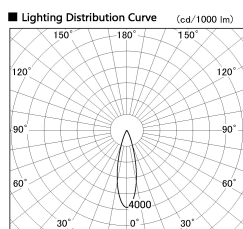

Item no. DD126-3725WB9027-LX

Series Name: Cledy versa L-G Antiglare  
(DD126\_AG-LX)

Installation	Recessed mount
Type	Cledy versa L-G Antiglare (DD126_AG-LX)
Fixture wattage	35.5W
Beam angle	27deg
Color Temp.	2700K
CRI	Ra>90
Luminous	3160 lm
Body	Die-castaluminumalloy
Body finish	N/A
Trim finish	Black
Reflector finish	White
IP Rate	IP20
Light source	COB module
Input Voltage	AC220~240V
Dimming Type	Non-Dimmable
Certificate	CE,CCC
Cut Hole	150mm

■ Direct Horizontal Illuminance DD126-3725WB9027-LX

φ	Illuminance Angle	Beam Angle	Vertical Illuminance (lx)
440	25°	27°	49390
1			12350
800			5490
2			3090
1330			1980
3			1370
1770			1010
m	1	1	770