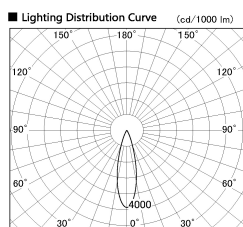

Item no. DD126-3725WB9027-LX

Series Name: Cledy versa L-G Antiglare
(DD126_AG-LX)

Installation	Recessed mount
Type	Cledy versa L-G Antiglare (DD126_AG-LX)
Fixture wattage	35.5W
Beam angle	27deg
Color Temp.	2700K
CRI	Ra>90
Luminous	3160 lm
Body	Die-castaluminumalloy
Body finish	N/A
Trim finish	Black
Reflector finish	White
IP Rate	IP20
Light source	COB module
Input Voltage	AC220~240V
Dimming Type	Non-Dimmable
Certificate	CE,CCC
Cut Hole	150mm

■ Direct Horizontal Illuminance DD126-3725WB9027-LX

Illuminance Angle	Beam Angle	Vertical Illuminance(lx)
25°	27°	49390
1		12350
2000lx		5490
10000		3090
5000		1980
2		1370
800		1010
1330		770
3		
1770 m		