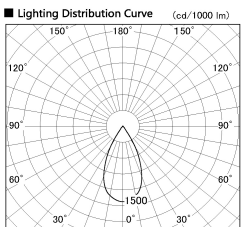

Item no. DD126-3755WB9027-LX

Series Name: Cledy versa L-G Antiglare
(DD126_AG-LX)

Installation	Recessed mount
Type	Cledy versa L-G Antiglare (DD126_AG-LX)
Fixture wattage	35.5W
Beam angle	51deg
Color Temp.	2700K
CRI	Ra>90
Luminous	2721 lm
Body	Die-cast aluminum alloy
Body finish	N/A
Trim finish	Black
Reflector finish	White
IP Rate	IP20
Light source	COB module
Input Voltage	AC220~240V
Dimming Type	Non-Dimmable
Certificate	CE,CCC
Cut Hole	150mm