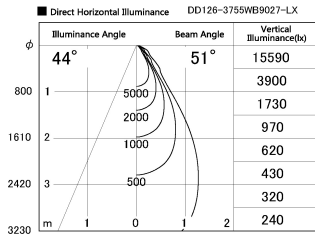

Item no. DD126-3755WB9027-LX

Series Name: Cledy versa L-G Antiglare
(DD126_AG-LX)

Installation	Recessed mount
Type	Cledy versa L-G Antiglare (DD126_AG-LX)
Fixture wattage	35.5W
Beam angle	51deg
Color Temp.	2700K
CRI	Ra>90
Luminous	2721 lm
Body	Die-cast aluminum alloy
Body finish	N/A
Trim finish	Black
Reflector finish	White
IP Rate	IP20
Light source	COB module
Input Voltage	AC220~240V
Dimming Type	Non-Dimmable
Certificate	CE,CCC
Cut Hole	150mm