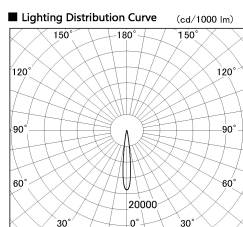

Item no. DD126-2515WB9027-LX

Series Name: Cledy versa L-G Antiglare
(DD126_AG-LX)

Installation	Recessed mount
Type	Cledy versa L-G Antiglare (DD126_AG-LX)
Fixture wattage	24W
Beam angle	14deg
Color Temp.	2700K
CRI	Ra>90
Luminous	1739 lm
Body	Die-castaluminumalloy
Body finish	N/A
Trim finish	Black
Reflector finish	White
IP Rate	IP20
Light source	COB module
Input Voltage	AC220~240V
Dimming Type	Non-Dimmable
Certificate	CE,CCC
Cut Hole	125mm

Direct Horizontal Illuminance DD126-2515WB9027-LX

φ	Illuminance Angle	Beam Angle	Vertical Illuminance (lx)
120	12°	13°	104980
120			26240
90			11660
90			6560
60			4200
60			2920
30			2140
0			1640