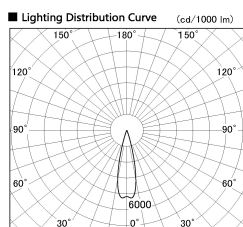

Item no. DD126-2525WB9027-LX

Series Name: Cledy versa L-G Antiglare
(DD126_AG-LX)

Installation	Recessed mount
Type	Cledy versa L-G Antiglare (DD126_AG-LX)
Fixture wattage	24W
Beam angle	25deg
Color Temp.	2700K
CRI	Ra>90
Luminous	1842 lm
Body	Die-castaluminumalloy
Body finish	N/A
Trim finish	Black
Reflector finish	White
IP Rate	IP20
Light source	COB module
Input Voltage	AC220~240V
Dimming Type	Non-Dimmable
Certificate	CE,CCC
Cut Hole	125mm

■ Direct Horizontal Illuminance DD126-2525WB9027-LX

φ	Illuminance Angle	Beam Angle	Vertical Illuminance(ft)		
440	25°	26°	36990		
1			9250		
800			4110		
2			2310		
1330			1480		
3			1030		
1770			750		
m	1	0	1	2	580