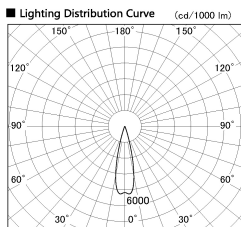

Item no. DD126-2525WB9027-LX

Series Name: Cledy versa L-G Antiglare  
(DD126\_AG-LX)

Installation	Recessed mount
Type	Cledy versa L-G Antiglare (DD126_AG-LX)
Fixture wattage	24W
Beam angle	25deg
Color Temp.	2700K
CRI	Ra>90
Luminous	1842 lm
Body	Die-castaluminumalloy
Body finish	N/A
Trim finish	Black
Reflector finish	White
IP Rate	IP20
Light source	COB module
Input Voltage	AC220~240V
Dimming Type	Non-Dimmable
Certificate	CE,CCC
Cut Hole	125mm

■ Direct Horizontal Illuminance DD126-2525WB9027-LX

φ	Illuminance Angle	Beam Angle	Vertical Illuminance(ft)		
440	25°	26°	36990		
1			9250		
800			4110		
2			2310		
1330			1480		
3			1030		
1770			750		
m	1	0	1	2	580