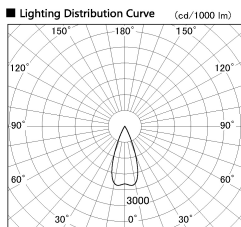

Item no. DD126-2535WB9027-LX

Series Name: Cledy versa L-G Antiglare
(DD126_AG-LX)

| | |
|------------------|--|
| Installation | Recessed mount |
| Type | Cledy versa L-G Antiglare (DD126_AG-LX) |
| Fixture wattage | 24W |
| Beam angle | 38deg |
| Color Temp. | 2700K |
| CRI | Ra>90 |
| Luminous | 1875 lm |
| Body | Die-castaluminumalloy |
| Body finish | N/A |
| Trim finish | Black |
| Reflector finish | White |
| IP Rate | IP20 |
| Light source | COB module |
| Input Voltage | AC220~240V |
| Dimming Type | Non-Dimmable |
| Certificate | CE,CCC |
| Cut Hole | 125mm |