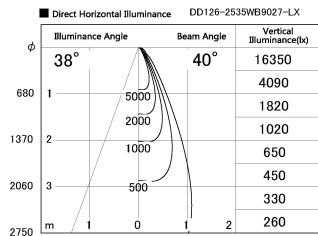

Item no. DD126-2535WB9027-LX

Series Name: Cledy versa L-G Antiglare
(DD126_AG-LX)

| | |
|------------------|--|
| Installation | Recessed mount |
| Type | Cledy versa L-G Antiglare (DD126_AG-LX) |
| Fixture wattage | 24W |
| Beam angle | 38deg |
| Color Temp. | 2700K |
| CRI | Ra>90 |
| Luminous | 1875 lm |
| Body | Die-castaluminumalloy |
| Body finish | N/A |
| Trim finish | Black |
| Reflector finish | White |
| IP Rate | IP20 |
| Light source | COB module |
| Input Voltage | AC220~240V |
| Dimming Type | Non-Dimmable |
| Certificate | CE,CCC |
| Cut Hole | 125mm |