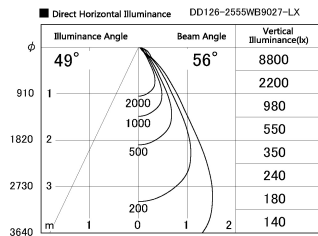

Item no. DD126-2555WB9027-LX

Series Name: Cledy versa L-G Antiglare
(DD126_AG-LX)

Installation	Recessed mount
Type	Cledy versa L-G Antiglare (DD126_AG-LX)
Fixture wattage	24W
Beam angle	55deg
Color Temp.	2700K
CRI	Ra>90
Luminous	1748 lm
Body	Die-cast aluminum alloy
Body finish	N/A
Trim finish	Black
Reflector finish	White
IP Rate	IP20
Light source	COB module
Input Voltage	AC220~240V
Dimming Type	Non-Dimmable
Certificate	CE,CCC
Cut Hole	125mm