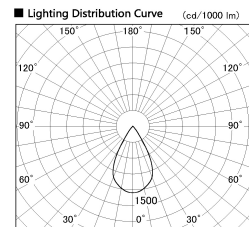

Item no. DD126-2555WB9027-LX

Series Name: Cledy versa L-G Antiglare
(DD126_AG-LX)

Installation	Recessed mount
Type	Cledy versa L-G Antiglare (DD126_AG-LX)
Fixture wattage	24W
Beam angle	55deg
Color Temp.	2700K
CRI	Ra>90
Luminous	1748 lm
Body	Die-cast aluminum alloy
Body finish	N/A
Trim finish	Black
Reflector finish	White
IP Rate	IP20
Light source	COB module
Input Voltage	AC220~240V
Dimming Type	Non-Dimmable
Certificate	CE,CCC
Cut Hole	125mm