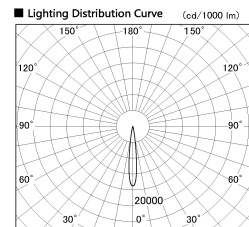

Item no. DD126-2015WB9027-LX

Series Name: Cledy versa L-G Antiglare  
(DD126\_AG-LX)

■ Direct Horizontal Illuminance DD126-2015WB9027-LX

φ	Illuminance Angle	Beam Angle	Vertical Illuminance (lx)
1	12°	13°	81500
210			20370
1			9060
2			5090
420			3260
3			2260
630			1660
840			1270

Installation	Recessed mount
Type	Cledy versa L-G Antiglare (DD126_AG-LX)
Fixture wattage	18.6W
Beam angle	14deg
Color Temp.	2700K
CRI	Ra>90
Luminous	1350 lm
Body	Die-castaluminumalloy
Body finish	N/A
Trim finish	Black
Reflector finish	White
IP Rate	IP20
Light source	COB module
Input Voltage	AC220~240V
Dimming Type	Non-Dimmable
Certificate	CE,CCC
Cut Hole	125mm