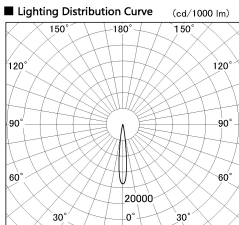

Item no. DD126-2015WB9027-LX

Series Name: Cledy versa L-G Antiglare
(DD126_AG-LX)

Direct Horizontal Illuminance DD126-2015WB9027-LX

φ	Illuminance Angle	Beam Angle	Vertical Illuminance (lx)
120	12°	13°	81500
120			20370
90			9060
90			5090
60			3260
60			2260
30			1660
0			1270

Installation	Recessed mount
Type	Cledy versa L-G Antiglare (DD126_AG-LX)
Fixture wattage	18.6W
Beam angle	14deg
Color Temp.	2700K
CRI	Ra>90
Luminous	1350 lm
Body	Die-cast aluminum alloy
Body finish	N/A
Trim finish	Black
Reflector finish	White
IP Rate	IP20
Light source	COB module
Input Voltage	AC220~240V
Dimming Type	Non-Dimmable
Certificate	CE,CCC
Cut Hole	125mm