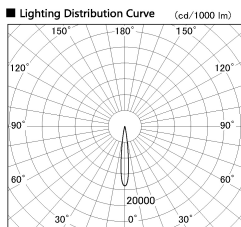

Item no. DD126-2015WB9027-LX

Series Name: Cledy versa L-G Antiglare
(DD126_AG-LX)

Direct Horizontal Illuminance DD126-2015WB9027-LX

φ	Illuminance Angle	Beam Angle	Vertical Illuminance (lx)
1	12°	13°	81500
210			20370
1			9060
2			5090
420			3260
2			2260
630			1660
3			1270
840			

Installation	Recessed mount
Type	Cledy versa L-G Antiglare (DD126_AG-LX)
Fixture wattage	18.6W
Beam angle	14deg
Color Temp.	2700K
CRI	Ra>90
Luminous	1350 lm
Body	Die-cast aluminum alloy
Body finish	N/A
Trim finish	Black
Reflector finish	White
IP Rate	IP20
Light source	COB module
Input Voltage	AC220~240V
Dimming Type	Non-Dimmable
Certificate	CE,CCC
Cut Hole	125mm