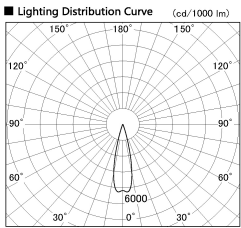

Item no. DD126-2025WB9027-LX

Series Name: Cledy versa L-G Antiglare  
(DD126\_AG-LX)

■ Direct Horizontal Illuminance DD126-2025WB9027-LX

Illuminance Angle	Beam Angle	Vertical Illuminance (lx)
25°	26°	28740
		7180
		3190
		1800
		1150
		800
		590
		450

Installation	Recessed mount
Type	Cledy versa L-G Antiglare (DD126_AG-LX)
Fixture wattage	18.6W
Beam angle	25deg
Color Temp.	2700K
CRI	Ra>90
Luminous	1431 lm
Body	Die-castaluminumalloy
Body finish	N/A
Trim finish	Black
Reflector finish	White
IP Rate	IP20
Light source	COB module
Input Voltage	AC220~240V
Dimming Type	Non-Dimmable
Certificate	CE,CCC
Cut Hole	125mm