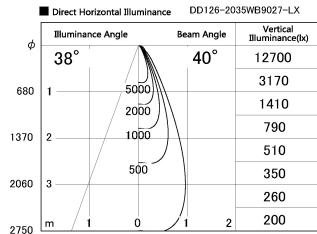

Item no. DD126-2035WB9027-LX

Series Name: Cledy versa L-G Antiglare
(DD126_AG-LX)

Installation	Recessed mount
Type	Cledy versa L-G Antiglare (DD126_AG-LX)
Fixture wattage	18.6W
Beam angle	38deg
Color Temp.	2700K
CRI	Ra>90
Luminous	1456 lm
Body	Die-castaluminumalloy
Body finish	N/A
Trim finish	Black
Reflector finish	White
IP Rate	IP20
Light source	COB module
Input Voltage	AC220~240V
Dimming Type	Non-Dimmable
Certificate	CE,CCC
Cut Hole	125mm