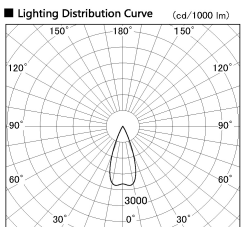

Item no. DD126-2035WB9027-LX

Series Name: Cledy versa L-G Antiglare
(DD126_AG-LX)

Installation	Recessed mount
Type	Cledy versa L-G Antiglare (DD126_AG-LX)
Fixture wattage	18.6W
Beam angle	38deg
Color Temp.	2700K
CRI	Ra>90
Luminous	1456 lm
Body	Die-castaluminumalloy
Body finish	N/A
Trim finish	Black
Reflector finish	White
IP Rate	IP20
Light source	COB module
Input Voltage	AC220~240V
Dimming Type	Non-Dimmable
Certificate	CE,CCC
Cut Hole	125mm