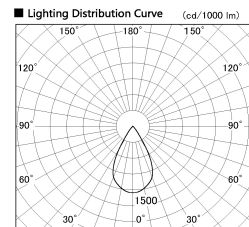

Item no. DD126-2055WB9027-LX

Series Name: Cledy versa L-G Antiglare
(DD126_AG-LX)

Installation	Recessed mount
Type	Cledy versa L-G Antiglare (DD126_AG-LX)
Fixture wattage	18.6W
Beam angle	55deg
Color Temp.	2700K
CRI	Ra>90
Luminous	1358 lm
Body	Die-castaluminumalloy
Body finish	N/A
Trim finish	Black
Reflector finish	White
IP Rate	IP20
Light source	COB module
Input Voltage	AC220~240V
Dimming Type	Non-Dimmable
Certificate	CE,CCC
Cut Hole	125mm