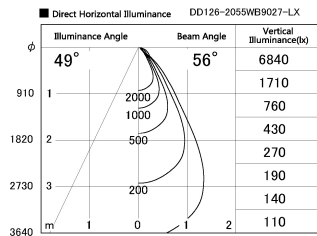

Item no. DD126-2055WB9027-LX

Series Name: Cledy versa L-G Antiglare
(DD126_AG-LX)

Installation	Recessed mount
Type	Cledy versa L-G Antiglare (DD126_AG-LX)
Fixture wattage	18.6W
Beam angle	55deg
Color Temp.	2700K
CRI	Ra>90
Luminous	1358 lm
Body	Die-castaluminumalloy
Body finish	N/A
Trim finish	Black
Reflector finish	White
IP Rate	IP20
Light source	COB module
Input Voltage	AC220~240V
Dimming Type	Non-Dimmable
Certificate	CE,CCC
Cut Hole	125mm