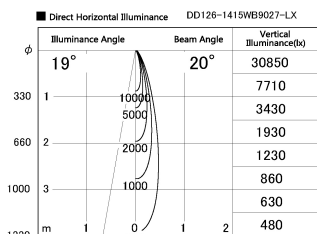

Item no. DD126-1415WB9027-LX

Series Name: Cledy versa L-G Antiglare  
(DD126\_AG-LX)

Installation	Recessed mount
Type	Cledy versa L-G Antiglare (DD126_AG-LX)
Fixture wattage	14W
Beam angle	19deg
Color Temp.	2700K
CRI	Ra>90
Luminous	1105 lm
Body	Die-cast aluminum alloy
Body finish	N/A
Trim finish	Black
Reflector finish	White
IP Rate	IP20
Light source	COB module
Input Voltage	AC220~240V
Dimming Type	Non-Dimmable
Certificate	CE,CCC
Cut Hole	100mm