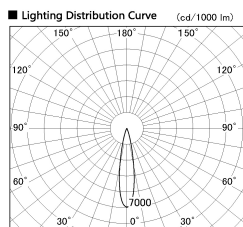

Item no. DD126-1415WB9027-LX

Series Name: Cledy versa L-G Antiglare  
(DD126\_AG-LX)

Installation	Recessed mount
Type	Cledy versa L-G Antiglare (DD126_AG-LX)
Fixture wattage	14W
Beam angle	19deg
Color Temp.	2700K
CRI	Ra>90
Luminous	1105 lm
Body	Die-cast aluminum alloy
Body finish	N/A
Trim finish	Black
Reflector finish	White
IP Rate	IP20
Light source	COB module
Input Voltage	AC220~240V
Dimming Type	Non-Dimmable
Certificate	CE,CCC
Cut Hole	100mm