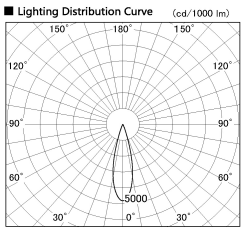

Item no. DD126-1425WB9027-LX

Series Name: Cledy versa L-G Antiglare  
(DD126\_AG-LX)

■ Direct Horizontal Illuminance DD126-1425WB9027-LX

φ	Illuminance Angle	Beam Angle	Vertical Illuminance (lx)
440	25°	26°	23680
1			5920
800			2630
2			1480
1330			950
3			660
1770			480
m	1	1	2
		0	1
			2
			370

Installation	Recessed mount
Type	Cledy versa L-G Antiglare (DD126_AG-LX)
Fixture wattage	14W
Beam angle	26deg
Color Temp.	2700K
CRI	Ra>90
Luminous	1222 lm
Body	Die-castaluminumalloy
Body finish	N/A
Trim finish	Black
Reflector finish	White
IP Rate	IP20
Light source	COB module
Input Voltage	AC220~240V
Dimming Type	Non-Dimmable
Certificate	CE,CCC
Cut Hole	100mm