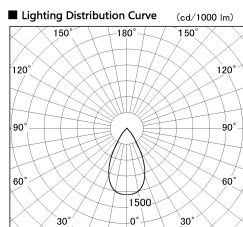

Item no. DD126-1455WB9027-LX

Series Name: Cledy versa L-G Antiglare  
(DD126\_AG-LX)

Installation	Recessed mount
Type	Cledy versa L-G Antiglare (DD126_AG-LX)
Fixture wattage	14W
Beam angle	48deg
Color Temp.	2700K
CRI	Ra>90
Luminous	1105 lm
Body	Die-cast aluminum alloy
Body finish	N/A
Trim finish	Black
Reflector finish	White
IP Rate	IP20
Light source	COB module
Input Voltage	AC220~240V
Dimming Type	Non-Dimmable
Certificate	CE,CCC
Cut Hole	100mm