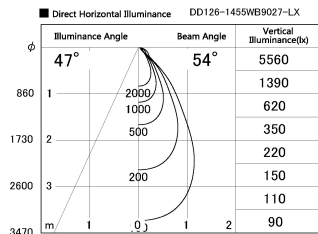

Item no. DD126-1455WB9027-LX

Series Name: Cledy versa L-G Antiglare  
(DD126\_AG-LX)

Installation	Recessed mount
Type	Cledy versa L-G Antiglare (DD126_AG-LX)
Fixture wattage	14W
Beam angle	48deg
Color Temp.	2700K
CRI	Ra>90
Luminous	1105 lm
Body	Die-cast aluminum alloy
Body finish	N/A
Trim finish	Black
Reflector finish	White
IP Rate	IP20
Light source	COB module
Input Voltage	AC220~240V
Dimming Type	Non-Dimmable
Certificate	CE,CCC
Cut Hole	100mm