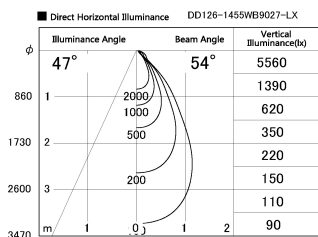

Item no. DD126-1455WB9027-LX

Series Name: Cledy versa L-G Antiglare  
(DD126\_AG-LX)

Installation	Recessed mount
Type	Cledy versa L-G Antiglare (DD126_AG-LX)
Fixture wattage	14W
Beam angle	48deg
Color Temp.	2700K
CRI	Ra>90
Luminous	1105 lm
Body	Die-cast aluminum alloy
Body finish	N/A
Trim finish	Black
Reflector finish	White
IP Rate	IP20
Light source	COB module
Input Voltage	AC220~240V
Dimming Type	Non-Dimmable
Certificate	CE,CCC
Cut Hole	100mm