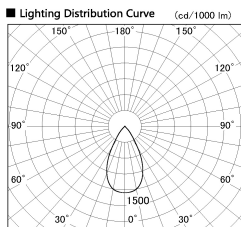

Item no. DD126-1455WB9027-LX

Series Name: Cledy versa L-G Antiglare  
(DD126\_AG-LX)

Installation	Recessed mount
Type	Cledy versa L-G Antiglare (DD126_AG-LX)
Fixture wattage	14W
Beam angle	48deg
Color Temp.	2700K
CRI	Ra>90
Luminous	1105 lm
Body	Die-cast aluminum alloy
Body finish	N/A
Trim finish	Black
Reflector finish	White
IP Rate	IP20
Light source	COB module
Input Voltage	AC220~240V
Dimming Type	Non-Dimmable
Certificate	CE,CCC
Cut Hole	100mm