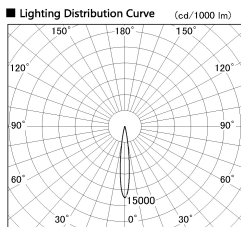

Item no. DD126-0815WB9027-LX

Series Name: Cledy versa L-G Antiglare
(DD126_AG-LX)

■ Direct Horizontal Illuminance DD126-0815WB9027-LX

φ	Illuminance Angle	Beam Angle	Vertical Illuminance (lx)
1	13°	14°	31080
2			7770
3			3450
4			1940
5			1240
6			860
7			630
8			490

Installation	Recessed mount
Type	Cledy versa L-G Antiglare (DD126_AG-LX)
Fixture wattage	7.4W
Beam angle	14deg
Color Temp.	2700K
CRI	Ra>90
Luminous	572 lm
Body	Die-castaluminumalloy
Body finish	N/A
Trim finish	Black
Reflector finish	White
IP Rate	IP20
Light source	COB module
Input Voltage	AC220~240V
Dimming Type	Non-Dimmable
Certificate	CE,CCC
Cut Hole	100mm