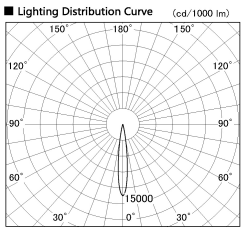

Item no. DD126-0815WB9027-LX

Series Name: Cledy versa L-G Antiglare  
(DD126\_AG-LX)

■ Direct Horizontal Illuminance DD126-0815WB9027-LX

φ	Illuminance Angle	Beam Angle	Vertical Illuminance (lx)
1	13°	14°	31080
2			7770
3			3450
4			1940
5			1240
6			860
8			630
10			490

Installation	Recessed mount
Type	Cledy versa L-G Antiglare (DD126_AG-LX)
Fixture wattage	7.4W
Beam angle	14deg
Color Temp.	2700K
CRI	Ra>90
Luminous	572 lm
Body	Die-castaluminumalloy
Body finish	N/A
Trim finish	Black
Reflector finish	White
IP Rate	IP20
Light source	COB module
Input Voltage	AC220~240V
Dimming Type	Non-Dimmable
Certificate	CE,CCC
Cut Hole	100mm