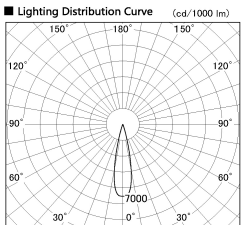

Item no. DD126-0825WB9027-LX

Series Name: Cledy versa L-G Antiglare  
(DD126\_AG-LX)

Direct Horizontal Illuminance DD126-0825WB9027-LX

φ	Illuminance Angle	Beam Angle	Vertical Illuminance (lx)
370	21°	23°	15830
740	1		3960
1110	2		1760
1480	3		990
	m	1	630
		2	440
			320
			250

Installation	Recessed mount
Type	Cledy versa L-G Antiglare (DD126_AG-LX)
Fixture wattage	7.4W
Beam angle	22deg
Color Temp.	2700K
CRI	Ra>90
Luminous	622 lm
Body	Die-cast aluminum alloy
Body finish	N/A
Trim finish	Black
Reflector finish	White
IP Rate	IP20
Light source	COB module
Input Voltage	AC220~240V
Dimming Type	Non-Dimmable
Certificate	CE,CCC
Cut Hole	100mm