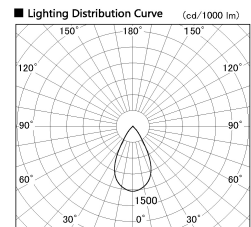

Item no. DD126-0855WB9027-LX

Series Name: Cledy versa L-G Antiglare  
(DD126\_AG-LX)

Installation	Recessed mount
Type	Cledy versa L-G Antiglare (DD126_AG-LX)
Fixture wattage	7.4W
Beam angle	48deg
Color Temp.	2700K
CRI	Ra>90
Luminous	561 lm
Body	Die-castaluminumalloy
Body finish	N/A
Trim finish	Black
Reflector finish	White
IP Rate	IP20
Light source	COB module
Input Voltage	AC220~240V
Dimming Type	Non-Dimmable
Certificate	CE,CCC
Cut Hole	100mm