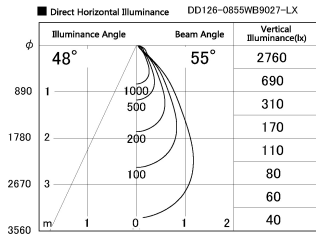

Item no. DD126-0855WB9027-LX

Series Name: Cledy versa L-G Antiglare
(DD126_AG-LX)

Installation	Recessed mount
Type	Cledy versa L-G Antiglare (DD126_AG-LX)
Fixture wattage	7.4W
Beam angle	48deg
Color Temp.	2700K
CRI	Ra>90
Luminous	561 lm
Body	Die-castaluminumalloy
Body finish	N/A
Trim finish	Black
Reflector finish	White
IP Rate	IP20
Light source	COB module
Input Voltage	AC220~240V
Dimming Type	Non-Dimmable
Certificate	CE,CCC
Cut Hole	100mm