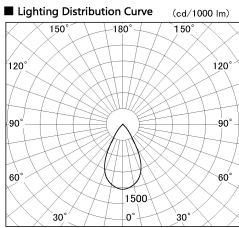

Item no. DD126-0855WB9027-LX

Series Name: Cledy versa L-G Antiglare
(DD126_AG-LX)

Installation	Recessed mount
Type	Cledy versa L-G Antiglare (DD126_AG-LX)
Fixture wattage	7.4W
Beam angle	48deg
Color Temp.	2700K
CRI	Ra>90
Luminous	561 lm
Body	Die-castaluminumalloy
Body finish	N/A
Trim finish	Black
Reflector finish	White
IP Rate	IP20
Light source	COB module
Input Voltage	AC220~240V
Dimming Type	Non-Dimmable
Certificate	CE,CCC
Cut Hole	100mm