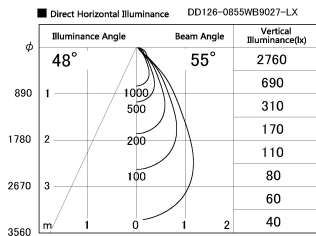

Item no. DD126-0855WB9027-LX

Series Name: Cledy versa L-G Antiglare  
(DD126\_AG-LX)

Installation	Recessed mount
Type	Cledy versa L-G Antiglare (DD126_AG-LX)
Fixture wattage	7.4W
Beam angle	48deg
Color Temp.	2700K
CRI	Ra>90
Luminous	561 lm
Body	Die-castaluminumalloy
Body finish	N/A
Trim finish	Black
Reflector finish	White
IP Rate	IP20
Light source	COB module
Input Voltage	AC220~240V
Dimming Type	Non-Dimmable
Certificate	CE,CCC
Cut Hole	100mm