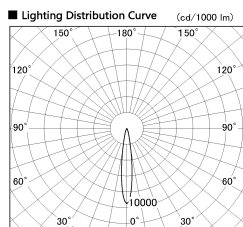

Item no. DD126-4015WB9030-LX

Series Name: Cledy versa L-G Antiglare  
(DD126\_AG-LX)

Installation	Recessed mount
Type	Cledy versa L-G Antiglare (DD126_AG-LX)
Fixture wattage	38.5W
Beam angle	15deg
Color Temp.	3000K
CRI	Ra>90
Luminous	3168 lm
Body	Die-castaluminumalloy
Body finish	N/A
Trim finish	Black
Reflector finish	White
IP Rate	IP20
Light source	COB module
Input Voltage	AC220~240V
Dimming Type	Non-Dimmable
Certificate	CE,CCC
Cut Hole	150mm

■ Direct Horizontal Illuminance DD126-4015WB9030-LX

Illuminance Angle	Beam Angle	Vertical Illuminance (lx)
14°	15°	120910
1		30230
		13430
2		7560
		4840
3		3360
		2470
m		1890