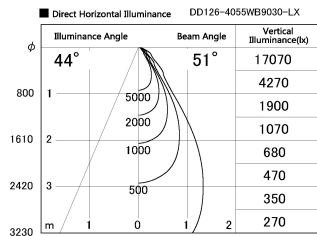

Item no. DD126-4055WB9030-LX

Series Name: Cledy versa L-G Antiglare  
(DD126\_AG-LX)

Installation	Recessed mount
Type	Cledy versa L-G Antiglare (DD126_AG-LX)
Fixture wattage	38.5W
Beam angle	51deg
Color Temp.	3000K
CRI	Ra>90
Luminous	2979 lm
Body	Die-castaluminumalloy
Body finish	N/A
Trim finish	Black
Reflector finish	White
IP Rate	IP20
Light source	COB module
Input Voltage	AC220~240V
Dimming Type	Non-Dimmable
Certificate	CE,CCC
Cut Hole	150mm