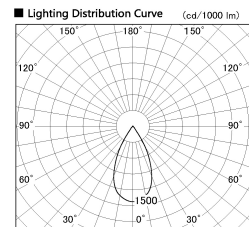

Item no. DD126-4055WB9030-LX

Series Name: Cledy versa L-G Antiglare  
(DD126\_AG-LX)

Installation	Recessed mount
Type	Cledy versa L-G Antiglare (DD126_AG-LX)
Fixture wattage	38.5W
Beam angle	51deg
Color Temp.	3000K
CRI	Ra>90
Luminous	2979 lm
Body	Die-castaluminumalloy
Body finish	N/A
Trim finish	Black
Reflector finish	White
IP Rate	IP20
Light source	COB module
Input Voltage	AC220~240V
Dimming Type	Non-Dimmable
Certificate	CE,CCC
Cut Hole	150mm