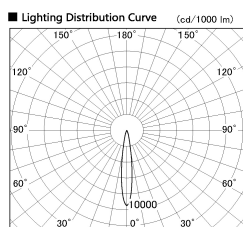

Item no. DD126-3715WB9030-LX

Series Name: Cledy versa L-G Antiglare
(DD126_AG-LX)

Installation	Recessed mount
Type	Cledy versa L-G Antiglare (DD126_AG-LX)
Fixture wattage	35.5W
Beam angle	15deg
Color Temp.	3000K
CRI	Ra>90
Luminous	3026 lm
Body	Die-castaluminumalloy
Body finish	N/A
Trim finish	Black
Reflector finish	White
IP Rate	IP20
Light source	COB module
Input Voltage	AC220~240V
Dimming Type	Non-Dimmable
Certificate	CE,CCC
Cut Hole	150mm

■ Direct Horizontal Illuminance DD126-3715WB9030-LX

φ	Illuminance Angle	Beam Angle	Vertical Illuminance(ft)	
	14°	15°	115490	
240	5000		28870	
1	20000		12830	
490	10000		7220	
2	5000		4620	
730			3210	
3			2360	
980	m	1 2,0	1 2	1800