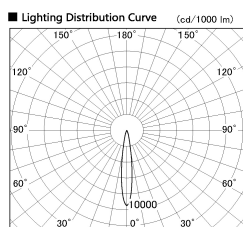

Item no. DD126-3715WB9030-LX

Series Name: Cledy versa L-G Antiglare
(DD126_AG-LX)

Installation	Recessed mount
Type	Cledy versa L-G Antiglare (DD126_AG-LX)
Fixture wattage	35.5W
Beam angle	15deg
Color Temp.	3000K
CRI	Ra>90
Luminous	3026 lm
Body	Die-castaluminumalloy
Body finish	N/A
Trim finish	Black
Reflector finish	White
IP Rate	IP20
Light source	COB module
Input Voltage	AC220~240V
Dimming Type	Non-Dimmable
Certificate	CE,CCC
Cut Hole	150mm

■ Direct Horizontal Illuminance DD126-3715WB9030-LX

φ	Illuminance Angle	Beam Angle	Vertical Illuminance (lx)
	14°	15°	115490
240	5000		28870
1	20000		12830
490	10000		7220
2	5000		4620
730			3210
3			2360
980			1800
m	2.0	1	2