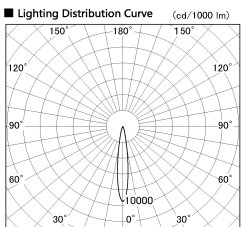

Item no. DD126-3715WB9030-LX

Series Name: Cledy versa L-G Antiglare
(DD126_AG-LX)

■ Direct Horizontal Illuminance DD126-3715WB9030-LX

Illuminance Angle	Beam Angle	Vertical Illuminance (lx)
14°	15°	115490
1		28870
		12830
2		7220
		4620
3		3210
		2360
980 m	2.0	1800

Installation	Recessed mount
Type	Cledy versa L-G Antiglare (DD126_AG-LX)
Fixture wattage	35.5W
Beam angle	15deg
Color Temp.	3000K
CRI	Ra>90
Luminous	3026 lm
Body	Die-cast aluminum alloy
Body finish	N/A
Trim finish	Black
Reflector finish	White
IP Rate	IP20
Light source	COB module
Input Voltage	AC220~240V
Dimming Type	Non-Dimmable
Certificate	CE,CCC
Cut Hole	150mm