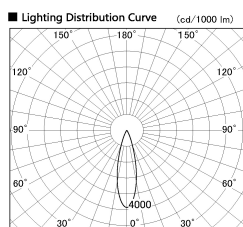

Item no. DD126-3725WB9030-LX

Series Name: Cledy versa L-G Antiglare  
(DD126\_AG-LX)

Installation	Recessed mount
Type	Cledy versa L-G Antiglare (DD126_AG-LX)
Fixture wattage	35.5W
Beam angle	27deg
Color Temp.	3000K
CRI	Ra>90
Luminous	3292 lm
Body	Die-castaluminumalloy
Body finish	N/A
Trim finish	Black
Reflector finish	White
IP Rate	IP20
Light source	COB module
Input Voltage	AC220~240V
Dimming Type	Non-Dimmable
Certificate	CE,CCC
Cut Hole	150mm

■ Direct Horizontal Illuminance DD126-3725WB9030-LX

Illuminance Angle	Beam Angle	Vertical Illuminance (lx)
25°	27°	51450
1		12860
2000		5720
10000		3220
800		2060
2		1430
5000		1050
1330		800
3		
2000		
1770 m		