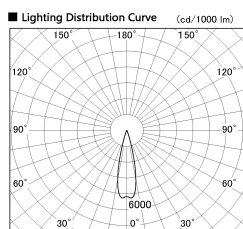

Item no. DD126-2525WB9030-LX

Series Name: Cledy versa L-G Antiglare  
(DD126\_AG-LX)

Installation	Recessed mount
Type	Cledy versa L-G Antiglare (DD126_AG-LX)
Fixture wattage	24W
Beam angle	25deg
Color Temp.	3000K
CRI	Ra>90
Luminous	1919 lm
Body	Die-castaluminumalloy
Body finish	N/A
Trim finish	Black
Reflector finish	White
IP Rate	IP20
Light source	COB module
Input Voltage	AC220~240V
Dimming Type	Non-Dimmable
Certificate	CE,CCC
Cut Hole	125mm

■ Direct Horizontal Illuminance DD126-2525WB9030-LX

Illuminance Angle	Beam Angle	Vertical Illuminance(ft)
25°	26°	38540
		9630
		4280
		2410
		1540
		1070
		790
		600