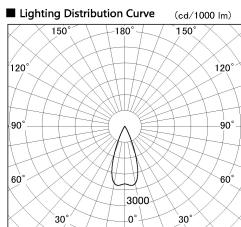

Item no. DD126-2535WB9030-LX

Series Name: Cledy versa L-G Antiglare
(DD126_AG-LX)

Installation	Recessed mount
Type	Cledy versa L-G Antiglare (DD126_AG-LX)
Fixture wattage	24W
Beam angle	38deg
Color Temp.	3000K
CRI	Ra>90
Luminous	1953 lm
Body	Die-castaluminumalloy
Body finish	N/A
Trim finish	Black
Reflector finish	White
IP Rate	IP20
Light source	COB module
Input Voltage	AC220~240V
Dimming Type	Non-Dimmable
Certificate	CE,CCC
Cut Hole	125mm