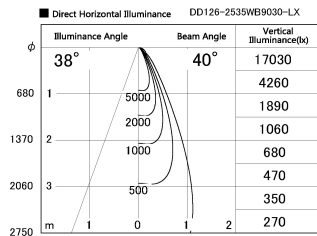

Item no. DD126-2535WB9030-LX

Series Name: Cledy versa L-G Antiglare
(DD126_AG-LX)

Installation	Recessed mount
Type	Cledy versa L-G Antiglare (DD126_AG-LX)
Fixture wattage	24W
Beam angle	38deg
Color Temp.	3000K
CRI	Ra>90
Luminous	1953 lm
Body	Die-castaluminumalloy
Body finish	N/A
Trim finish	Black
Reflector finish	White
IP Rate	IP20
Light source	COB module
Input Voltage	AC220~240V
Dimming Type	Non-Dimmable
Certificate	CE,CCC
Cut Hole	125mm