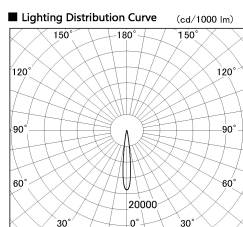

Item no. DD126-2015WB9030-LX

Series Name: Cledy versa L-G Antiglare
(DD126_AG-LX)

Installation	Recessed mount
Type	Cledy versa L-G Antiglare (DD126_AG-LX)
Fixture wattage	18.6W
Beam angle	14deg
Color Temp.	3000K
CRI	Ra>90
Luminous	1406 lm
Body	Die-castaluminumalloy
Body finish	N/A
Trim finish	Black
Reflector finish	White
IP Rate	IP20
Light source	COB module
Input Voltage	AC220~240V
Dimming Type	Non-Dimmable
Certificate	CE,CCC
Cut Hole	125mm

Direct Horizontal Illuminance DD126-2015WB9030-LX

φ	Illuminance Angle	Beam Angle	Vertical Illuminance(ft)
120	12°	13°	84880
120			21220
90			9430
90			5300
60			3400
60			2360
30			1730
0			1330