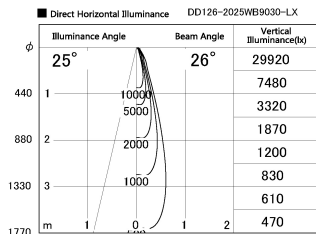

Item no. DD126-2025WB9030-LX

Series Name: Cledy versa L-G Antiglare  
(DD126\_AG-LX)

Installation	Recessed mount
Type	Cledy versa L-G Antiglare (DD126_AG-LX)
Fixture wattage	18.6W
Beam angle	25deg
Color Temp.	3000K
CRI	Ra>90
Luminous	1490 lm
Body	Die-castaluminumalloy
Body finish	N/A
Trim finish	Black
Reflector finish	White
IP Rate	IP20
Light source	COB module
Input Voltage	AC220~240V
Dimming Type	Non-Dimmable
Certificate	CE,CCC
Cut Hole	125mm