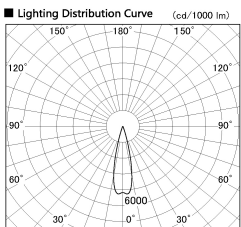

Item no. DD126-2025WB9030-LX

Series Name: Cledy versa L-G Antiglare  
(DD126\_AG-LX)

Installation	Recessed mount
Type	Cledy versa L-G Antiglare (DD126_AG-LX)
Fixture wattage	18.6W
Beam angle	25deg
Color Temp.	3000K
CRI	Ra>90
Luminous	1490 lm
Body	Die-castaluminumalloy
Body finish	N/A
Trim finish	Black
Reflector finish	White
IP Rate	IP20
Light source	COB module
Input Voltage	AC220~240V
Dimming Type	Non-Dimmable
Certificate	CE,CCC
Cut Hole	125mm