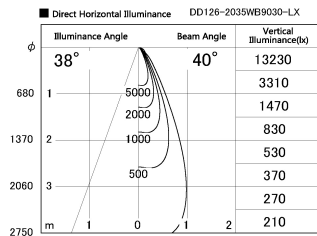

Item no. DD126-2035WB9030-LX

Series Name: Cledy versa L-G Antiglare  
(DD126\_AG-LX)

Installation	Recessed mount
Type	Cledy versa L-G Antiglare (DD126_AG-LX)
Fixture wattage	18.6W
Beam angle	38deg
Color Temp.	3000K
CRI	Ra>90
Luminous	1517 lm
Body	Die-castaluminumalloy
Body finish	N/A
Trim finish	Black
Reflector finish	White
IP Rate	IP20
Light source	COB module
Input Voltage	AC220~240V
Dimming Type	Non-Dimmable
Certificate	CE,CCC
Cut Hole	125mm