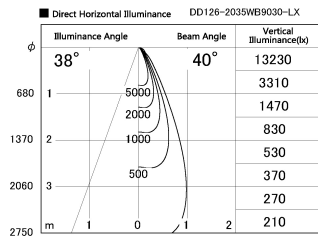

Item no. DD126-2035WB9030-LX

Series Name: Cledy versa L-G Antiglare
(DD126_AG-LX)

Installation	Recessed mount
Type	Cledy versa L-G Antiglare (DD126_AG-LX)
Fixture wattage	18.6W
Beam angle	38deg
Color Temp.	3000K
CRI	Ra>90
Luminous	1517 lm
Body	Die-castaluminumalloy
Body finish	N/A
Trim finish	Black
Reflector finish	White
IP Rate	IP20
Light source	COB module
Input Voltage	AC220~240V
Dimming Type	Non-Dimmable
Certificate	CE,CCC
Cut Hole	125mm