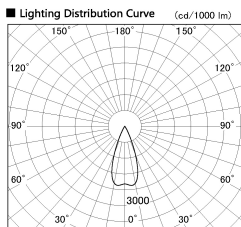

Item no. DD126-2035WB9030-LX

Series Name: Cledy versa L-G Antiglare
(DD126_AG-LX)

Installation	Recessed mount
Type	Cledy versa L-G Antiglare (DD126_AG-LX)
Fixture wattage	18.6W
Beam angle	38deg
Color Temp.	3000K
CRI	Ra>90
Luminous	1517 lm
Body	Die-castaluminumalloy
Body finish	N/A
Trim finish	Black
Reflector finish	White
IP Rate	IP20
Light source	COB module
Input Voltage	AC220~240V
Dimming Type	Non-Dimmable
Certificate	CE,CCC
Cut Hole	125mm