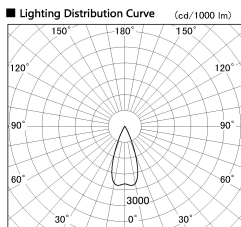

Item no. DD126-2035WB9030-LX

Series Name: Cledy versa L-G Antiglare  
(DD126\_AG-LX)

Installation	Recessed mount
Type	Cledy versa L-G Antiglare (DD126_AG-LX)
Fixture wattage	18.6W
Beam angle	38deg
Color Temp.	3000K
CRI	Ra>90
Luminous	1517 lm
Body	Die-castaluminumalloy
Body finish	N/A
Trim finish	Black
Reflector finish	White
IP Rate	IP20
Light source	COB module
Input Voltage	AC220~240V
Dimming Type	Non-Dimmable
Certificate	CE,CCC
Cut Hole	125mm