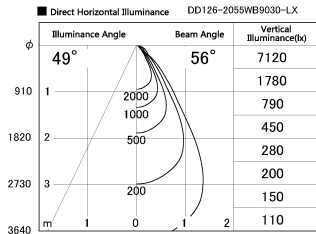

Item no. DD126-2055WB9030-LX

Series Name: Cledy versa L-G Antiglare
(DD126_AG-LX)

Installation	Recessed mount
Type	Cledy versa L-G Antiglare (DD126_AG-LX)
Fixture wattage	18.6W
Beam angle	55deg
Color Temp.	3000K
CRI	Ra>90
Luminous	1414 lm
Body	Die-castaluminumalloy
Body finish	N/A
Trim finish	Black
Reflector finish	White
IP Rate	IP20
Light source	COB module
Input Voltage	AC220~240V
Dimming Type	Non-Dimmable
Certificate	CE,CCC
Cut Hole	125mm