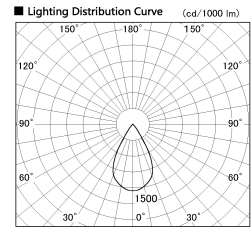

Item no. DD126-2055WB9030-LX

Series Name: Cledy versa L-G Antiglare
(DD126_AG-LX)

Installation	Recessed mount
Type	Cledy versa L-G Antiglare (DD126_AG-LX)
Fixture wattage	18.6W
Beam angle	55deg
Color Temp.	3000K
CRI	Ra>90
Luminous	1414 lm
Body	Die-castaluminumalloy
Body finish	N/A
Trim finish	Black
Reflector finish	White
IP Rate	IP20
Light source	COB module
Input Voltage	AC220~240V
Dimming Type	Non-Dimmable
Certificate	CE,CCC
Cut Hole	125mm