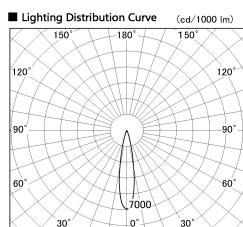

Item no. DD126-1415WB9030-LX

Series Name: Cledy versa L-G Antiglare
(DD126_AG-LX)

| | |
|------------------|--|
| Installation | Recessed mount |
| Type | Cledy versa L-G Antiglare (DD126_AG-LX) |
| Fixture wattage | 14W |
| Beam angle | 19deg |
| Color Temp. | 3000K |
| CRI | Ra>90 |
| Luminous | 1151 lm |
| Body | Die-castaluminumalloy |
| Body finish | N/A |
| Trim finish | Black |
| Reflector finish | White |
| IP Rate | IP20 |
| Light source | COB module |
| Input Voltage | AC220~240V |
| Dimming Type | Non-Dimmable |
| Certificate | CE,CCC |
| Cut Hole | 100mm |

■ Direct Horizontal Illuminance DD126-1415WB9030-LX

| φ | Illuminance Angle | Beam Angle | Vertical Illuminance (lx) |
|------|-------------------|------------|---------------------------|
| 330 | 19° | 20° | 32130 |
| 1 | | | 8030 |
| 660 | | | 3570 |
| 2 | | | 2010 |
| 1000 | | | 1290 |
| 3 | | | 890 |
| 1330 | | | 660 |
| m | 1 | 0 | 500 |